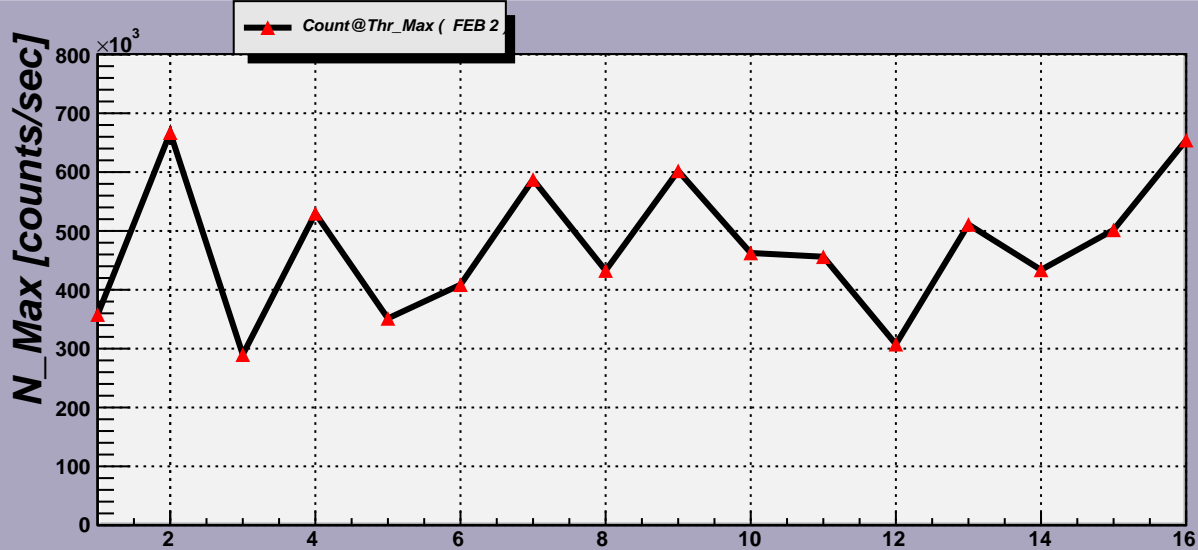

Threshold Scan Results for M3R4-97. Plots. FEB 2

2007- 3-18 23:41:52

2007- 3-18 23:41:52

Channels

2007- 3-18 23:41:52