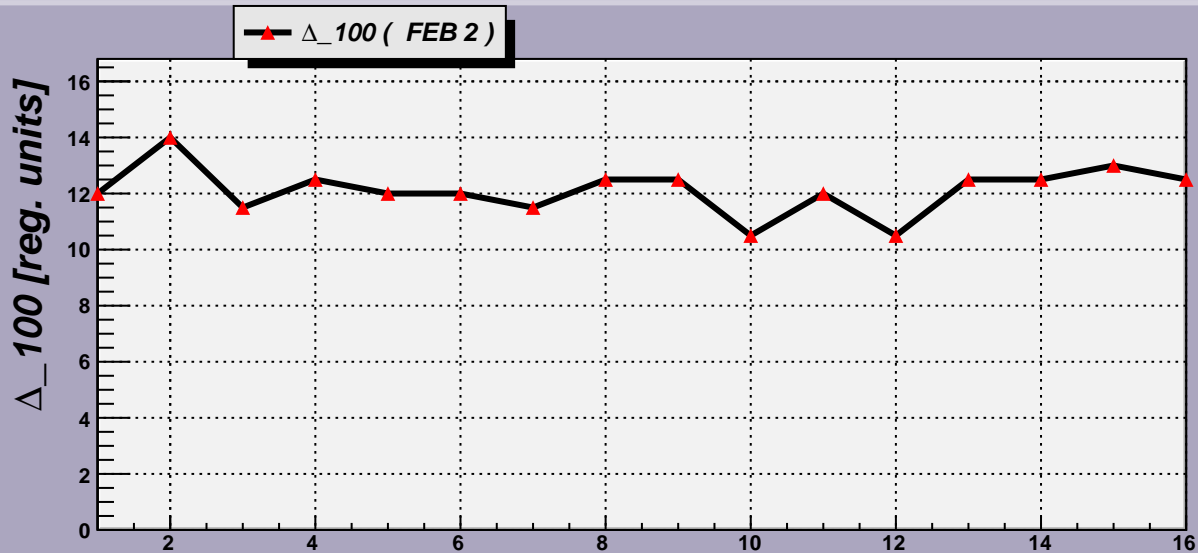

Threshold Scan Results for M3R4-97. Plots. FEB 2

2007- 3-18 23:41:52

2007- 3-18 23:41:52

Channels

2007- 3-18 23:41:52