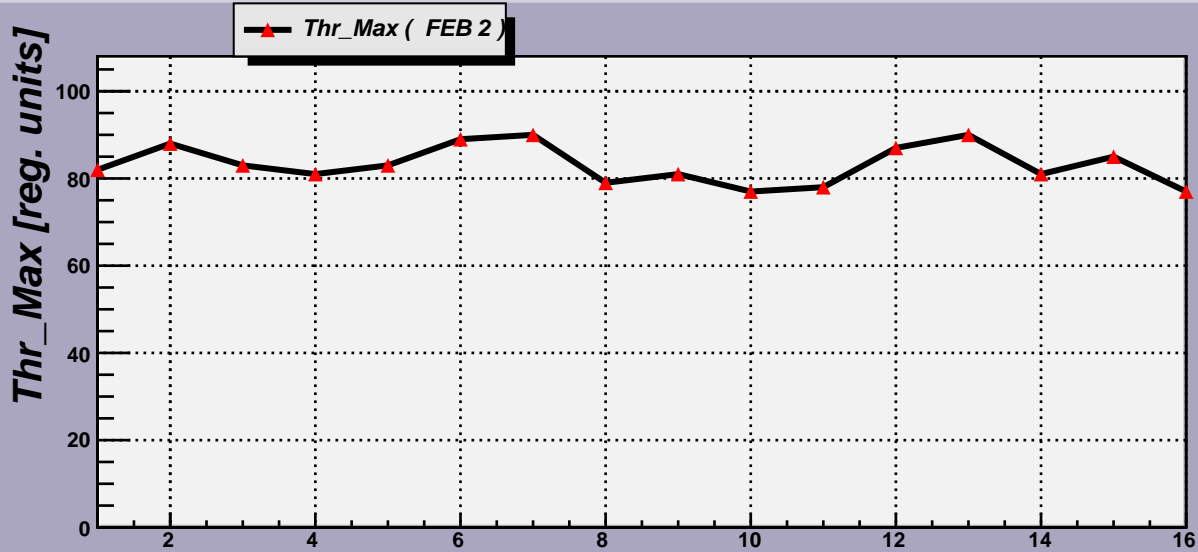

Threshold Scan Results for M3R4-97. Plots. FEB 2

2007- 3-18 23:41:52

2007- 3-18 23:41:52

Channels

2007- 3-18 23:41:52