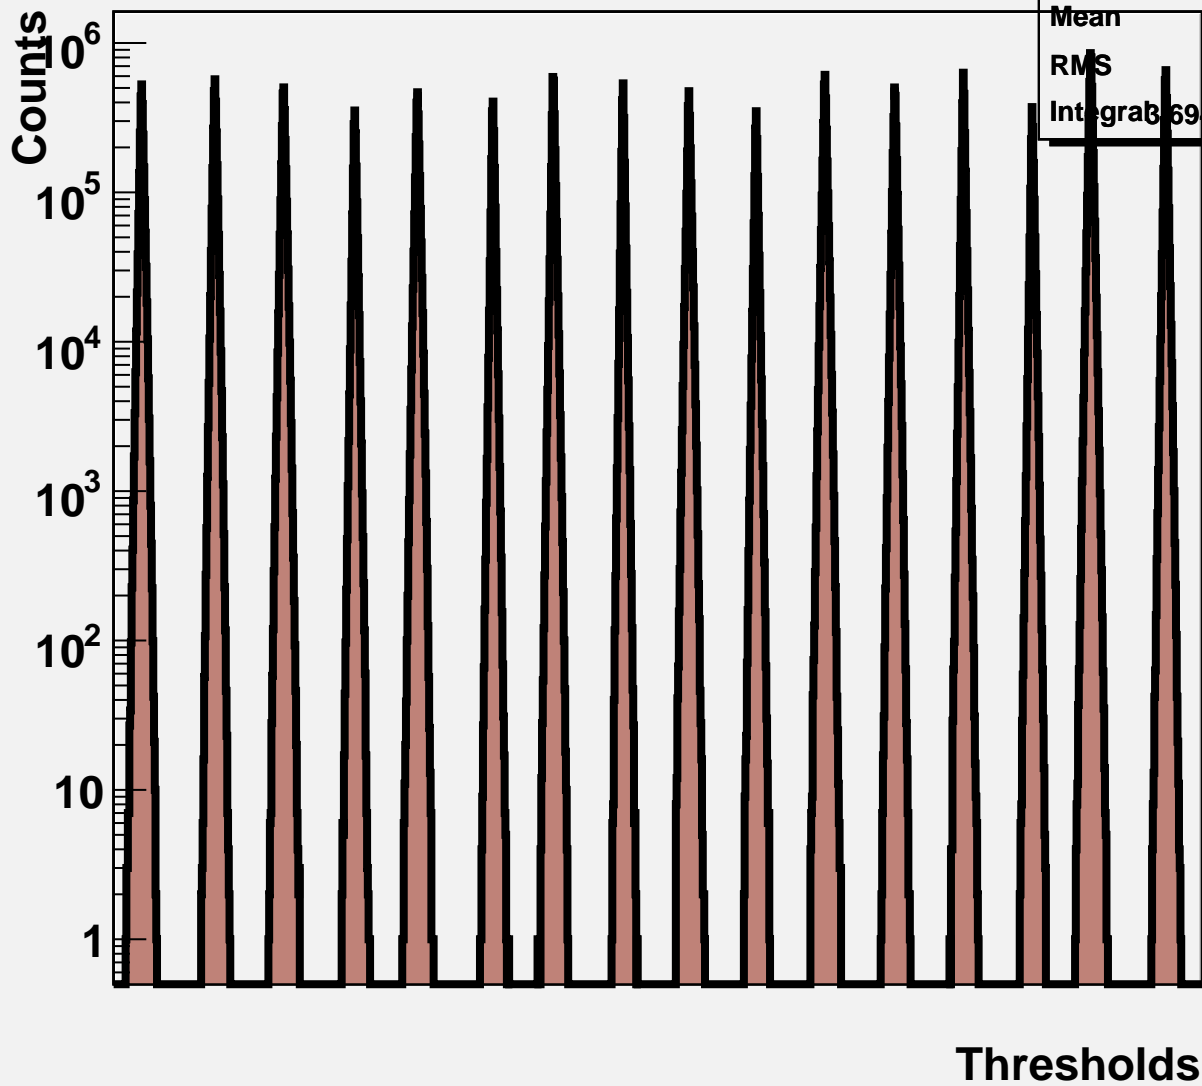

# Threshold Scan Results for M3R4-96. Panoramic. FEB 1

## Noise counts vs Thresholds

|                   |          |
|-------------------|----------|
| ELMB14_I2C0_DLG00 |          |
| Entries           | 1456     |
| Mean              | 753.7    |
| RMS               | 441.1    |
| Integral          | 694e+007 |