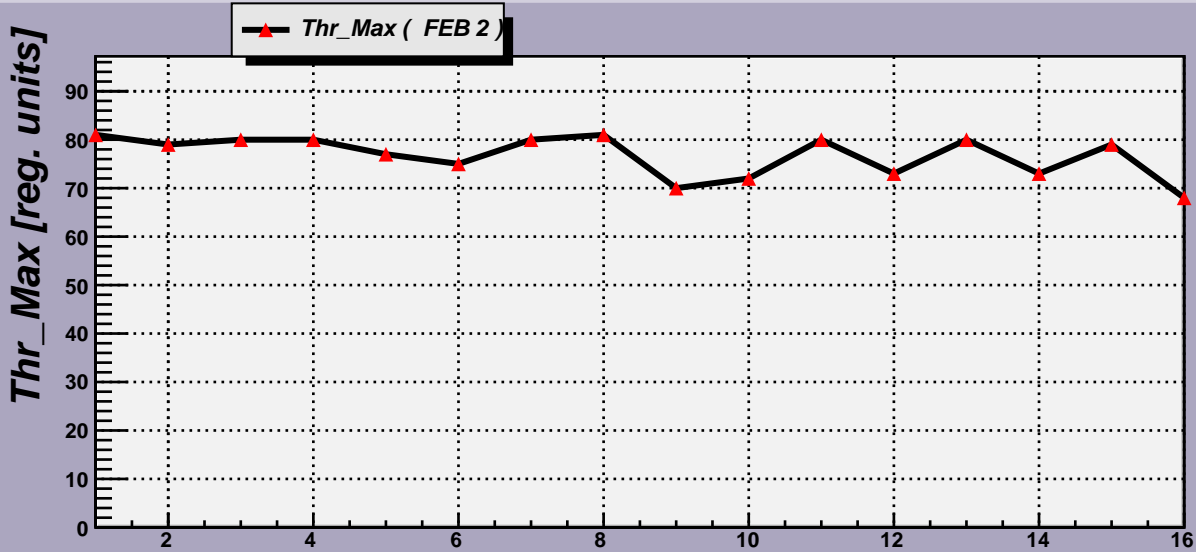

Threshold Scan Results for M3R4-92. Plots. FEB 2

2007- 3-18 22:50:14

2007- 3-18 22:50:14

Channels

2007- 3-18 22:50:14