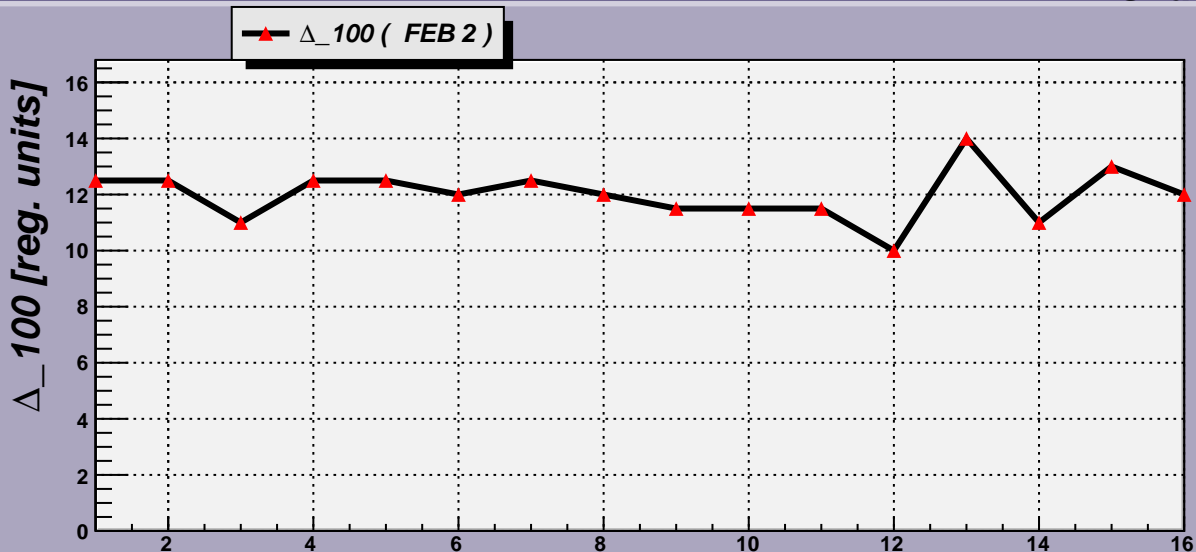

Threshold Scan Results for M3R4-92. Plots. FEB 2

2007- 3-18 22:50:14

2007- 3-18 22:50:14

Channels

2007- 3-18 22:50:14