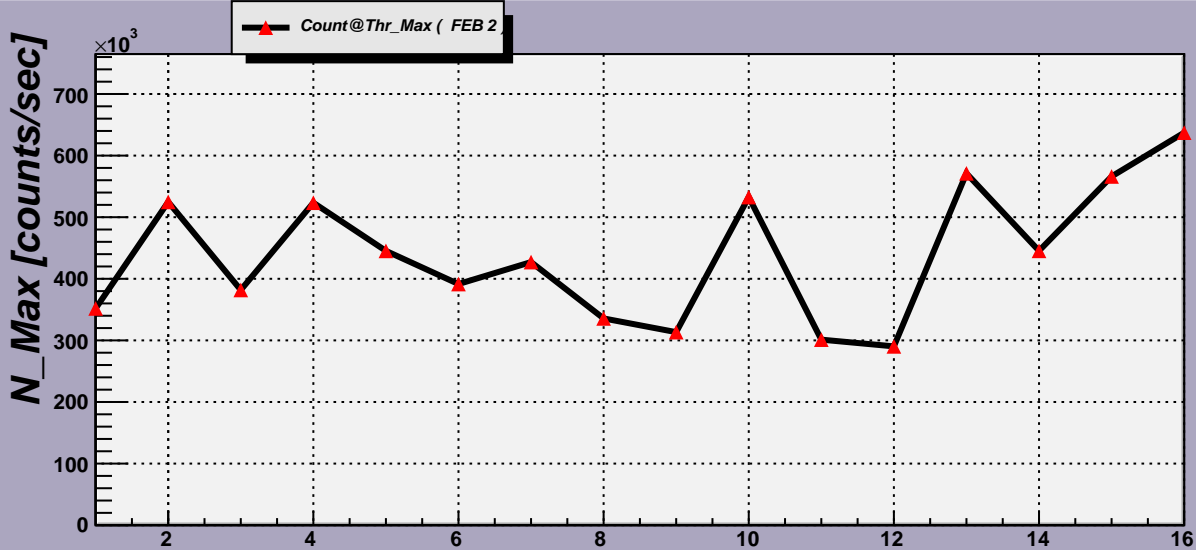

Threshold Scan Results for M3R4-92. Plots. FEB 2

2007- 3-18 22:50:14

2007- 3-18 22:50:14

Channels

2007- 3-18 22:50:14