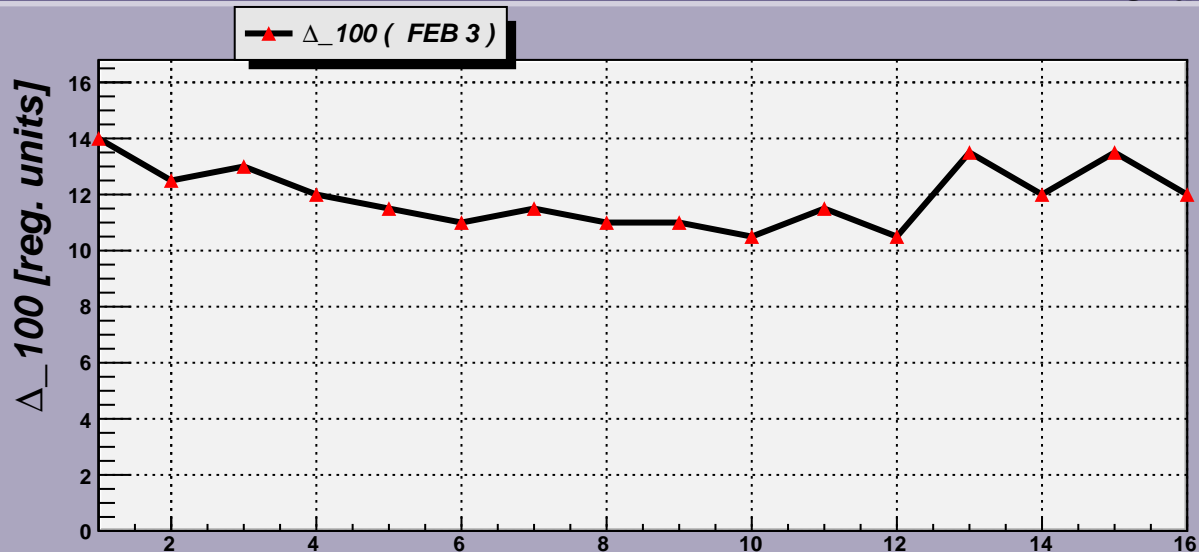

Threshold Scan Results for M3R4-82. Plots. FEB 3

2007- 3-13 21:47:25

2007- 3-13 21:47:25

Channels

2007- 3-13 21:47:25