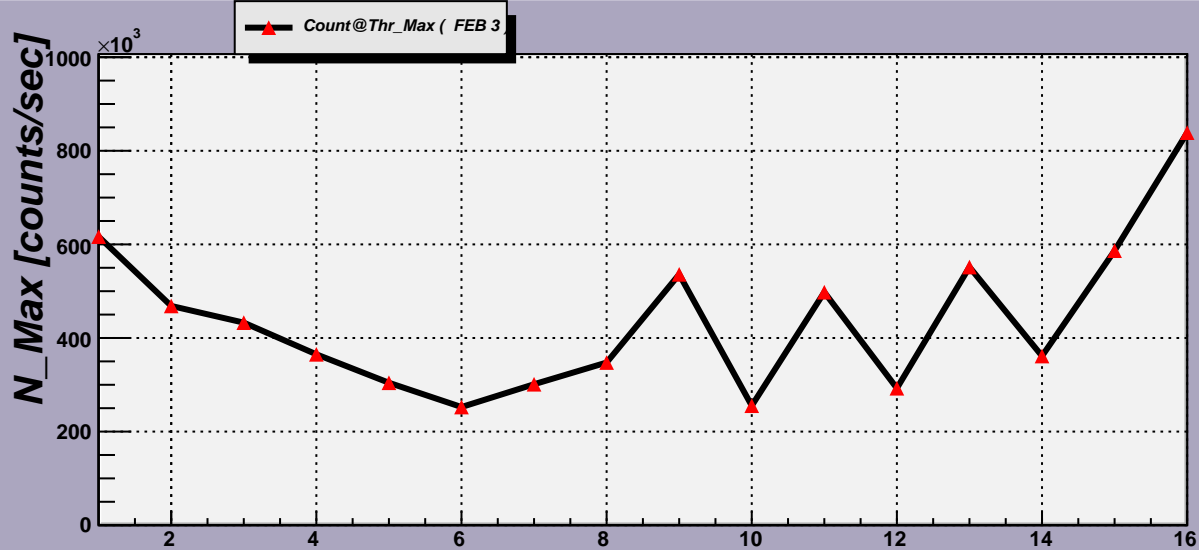

Threshold Scan Results for M3R4-82. Plots. FEB 3

2007- 3-13 21:47:25

2007- 3-13 21:47:25

Channels

2007- 3-13 21:47:25