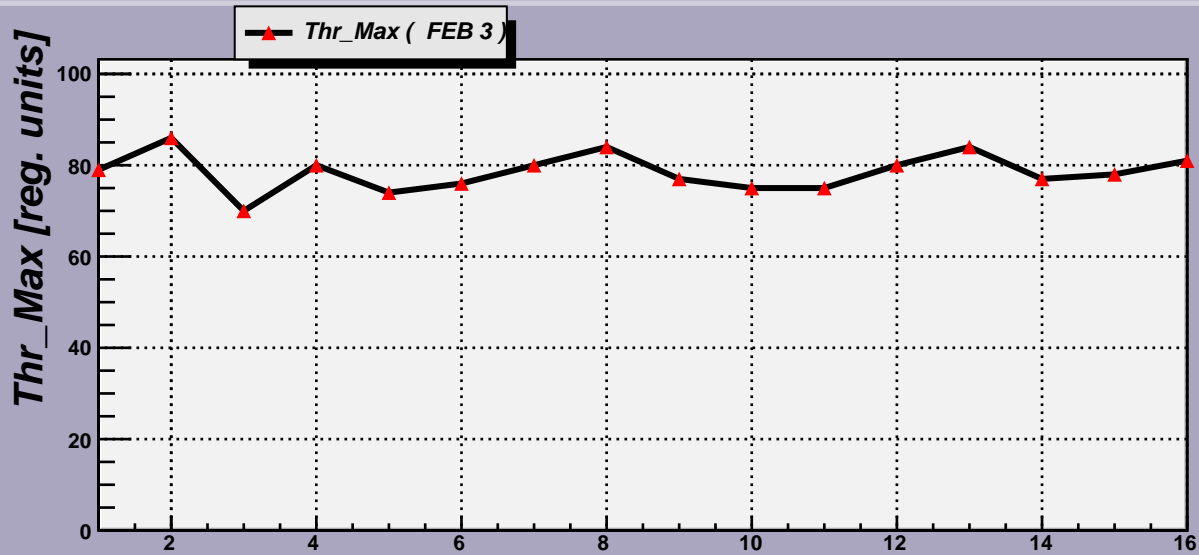

Threshold Scan Results for M3R4-82. Plots. FEB 3

2007- 3-13 21:47:25

2007- 3-13 21:47:25

Channels

2007- 3-13 21:47:25