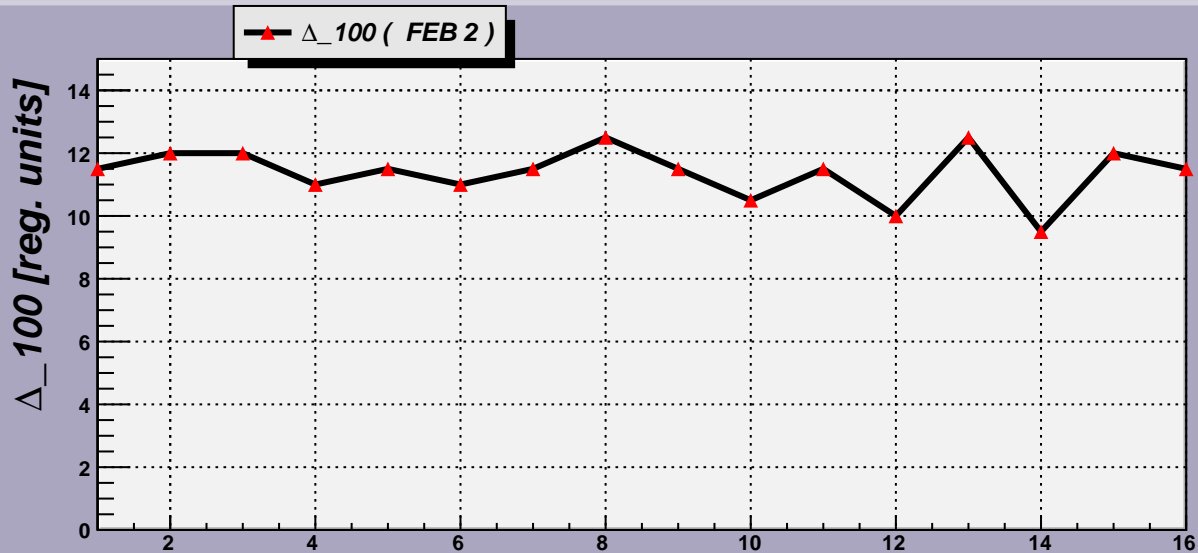

Threshold Scan Results for M3R4-80. Plots. FEB 2

2007- 3-13 22: 0:19

2007- 3-13 22: 0:19

Channels

2007- 3-13 22: 0:19