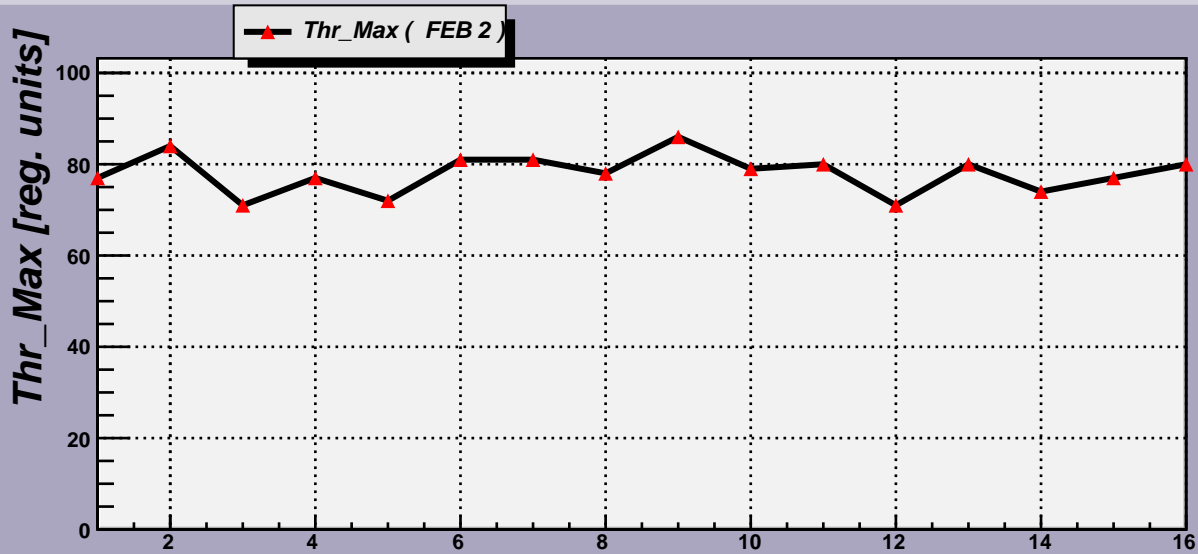

Threshold Scan Results for M3R4-80. Plots. FEB 2

2007- 3-13 22: 0:19

2007- 3-13 22: 0:19

Channels

2007- 3-13 22: 0:19