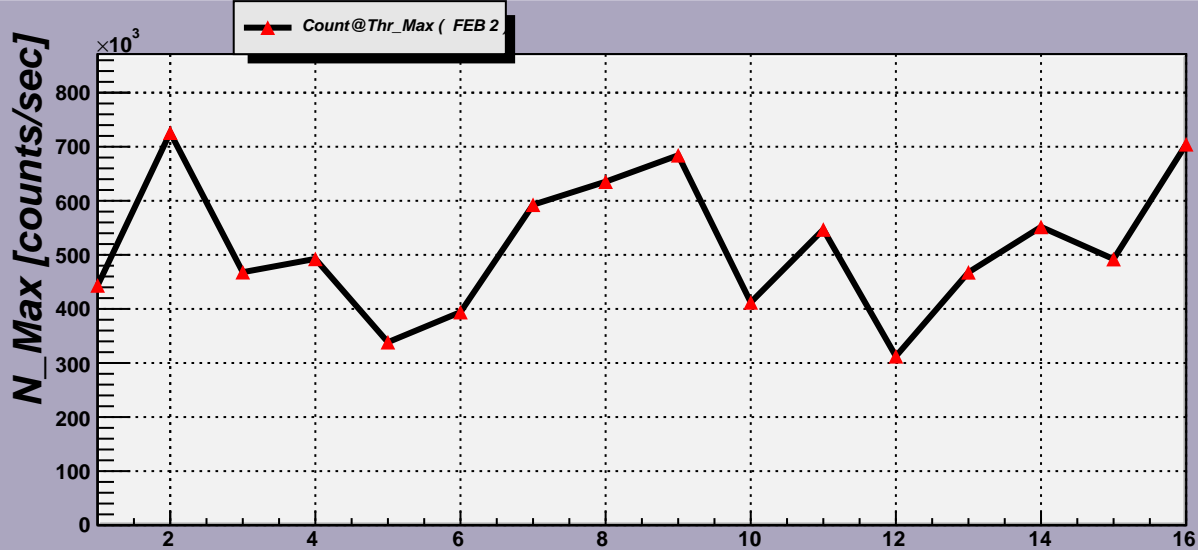

Threshold Scan Results for M3R4-80. Plots. FEB 2

2007- 3-13 22: 0:19

2007- 3-13 22: 0:19

Channels

2007- 3-13 22: 0:19