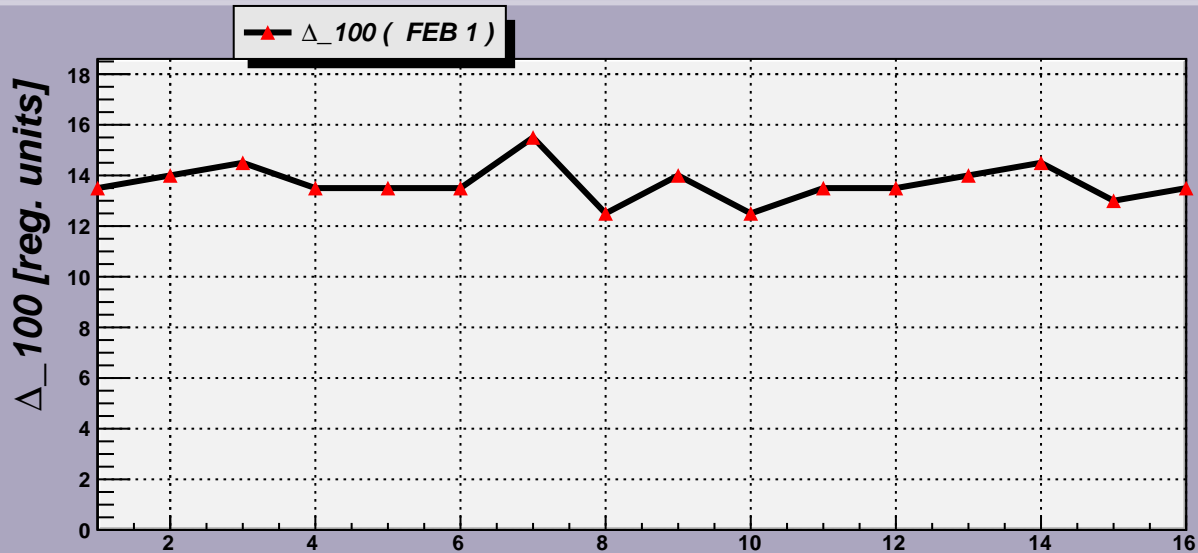

Threshold Scan Results for M3R4-80. Plots. FEB 1

2007- 3-13 22: 0:19

2007- 3-13 22: 0:19

Channels

2007- 3-13 22: 0:19