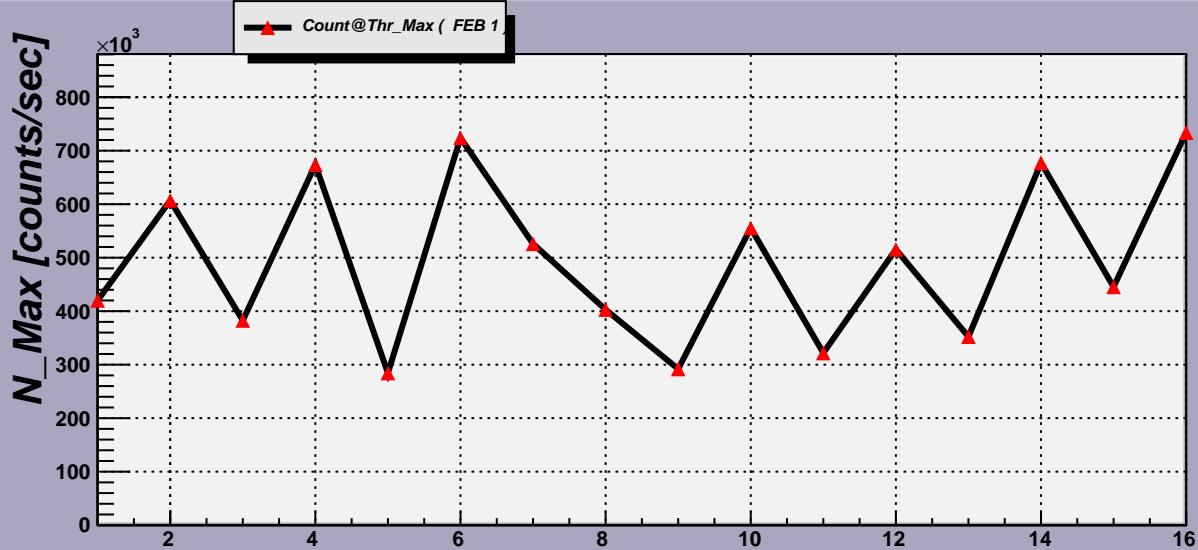

Threshold Scan Results for M3R4-80. Plots. FEB 1

2007- 3-13 22: 0:19

2007- 3-13 22: 0:19

Channels

2007- 3-13 22: 0:19