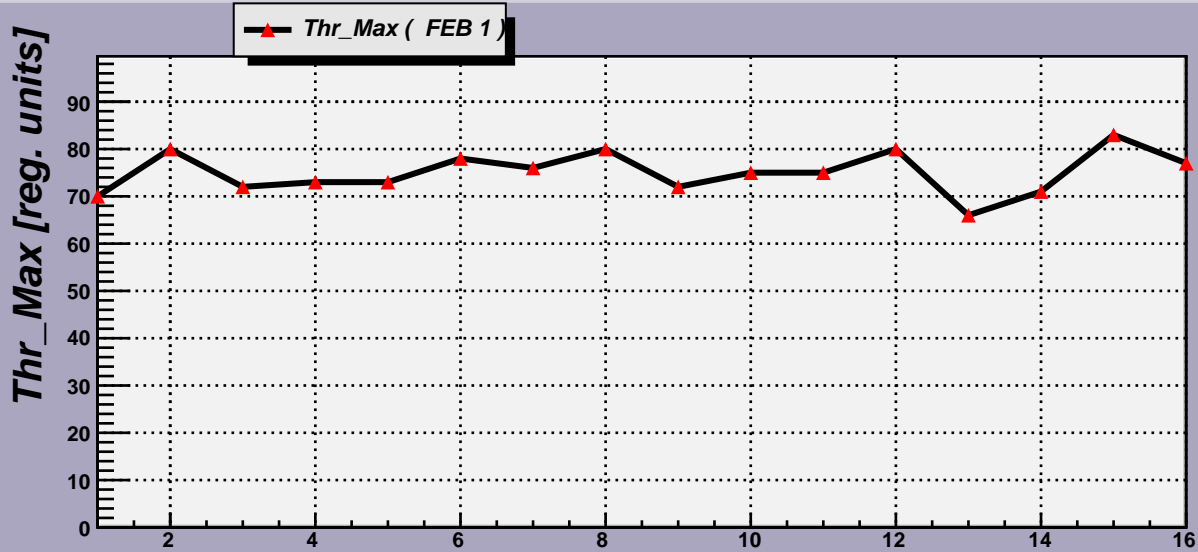

Threshold Scan Results for M3R4-80. Plots. FEB 1

2007- 3-13 22: 0:19

2007- 3-13 22: 0:19

Channels

2007- 3-13 22: 0:19