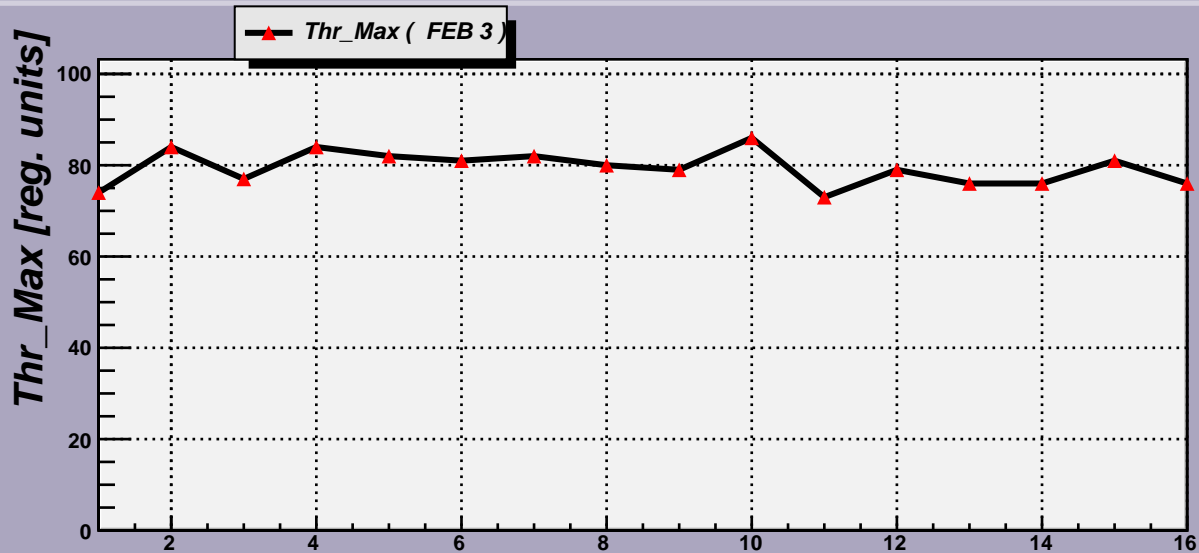

Threshold Scan Results for M3R4-79. Plots. FEB 3

2007- 3-13 21: 8:42

2007- 3-13 21: 8:42

Channels

2007- 3-13 21: 8:42