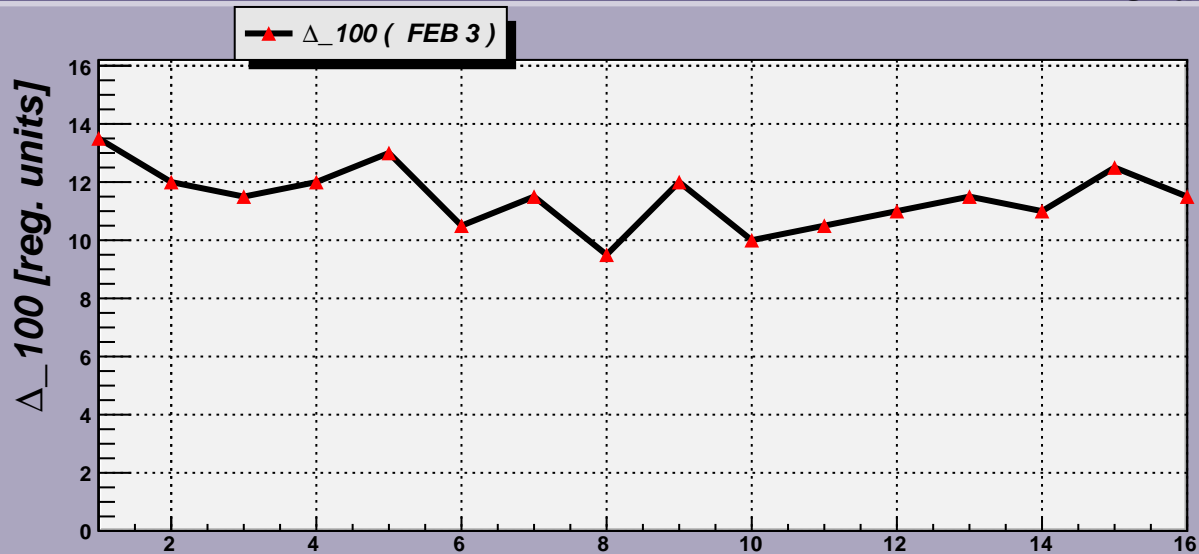

Threshold Scan Results for M3R4-79. Plots. FEB 3

2007- 3-13 21: 8:42

2007- 3-13 21: 8:42

Channels

2007- 3-13 21: 8:42