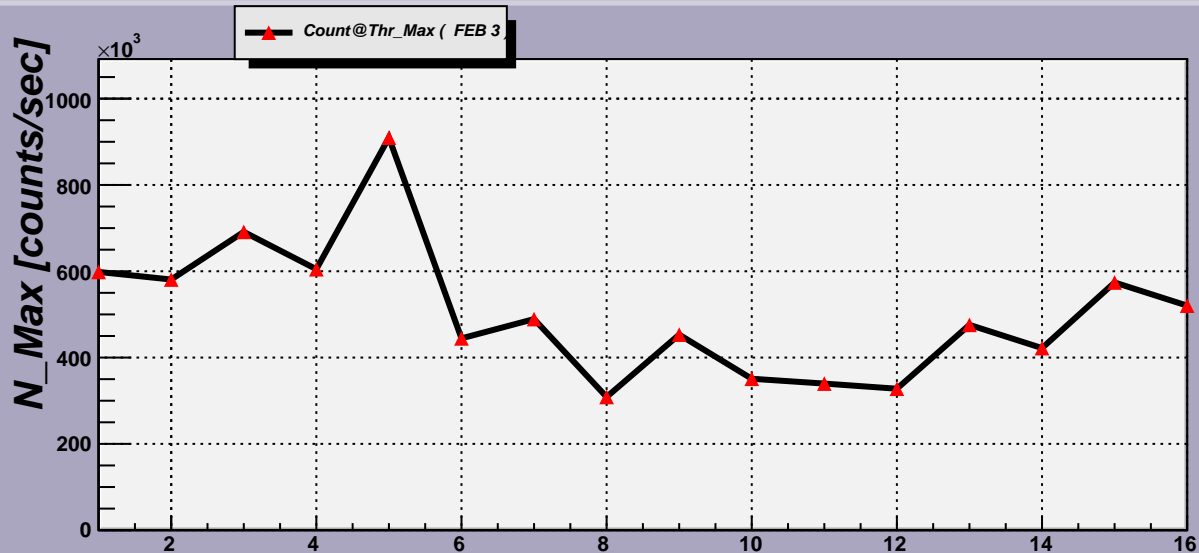

Threshold Scan Results for M3R4-79. Plots. FEB 3

2007- 3-13 21: 8:42

2007- 3-13 21: 8:42

Channels

2007- 3-13 21: 8:42