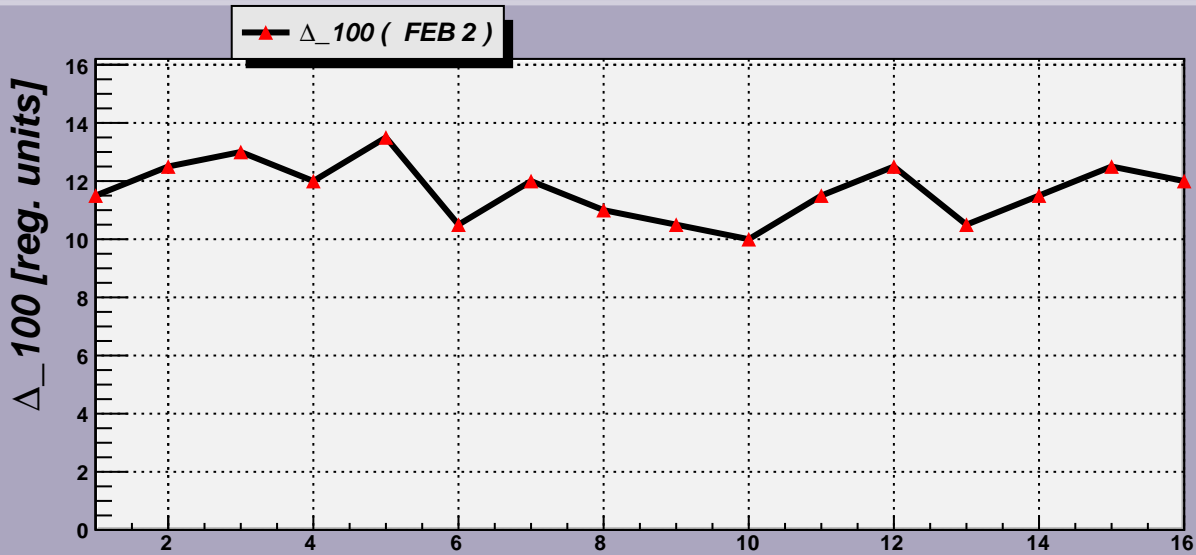

Threshold Scan Results for M3R4-79. Plots. FEB 2

2007- 3-13 21: 8:42

2007- 3-13 21: 8:42

2007- 3-13 21: 8:42