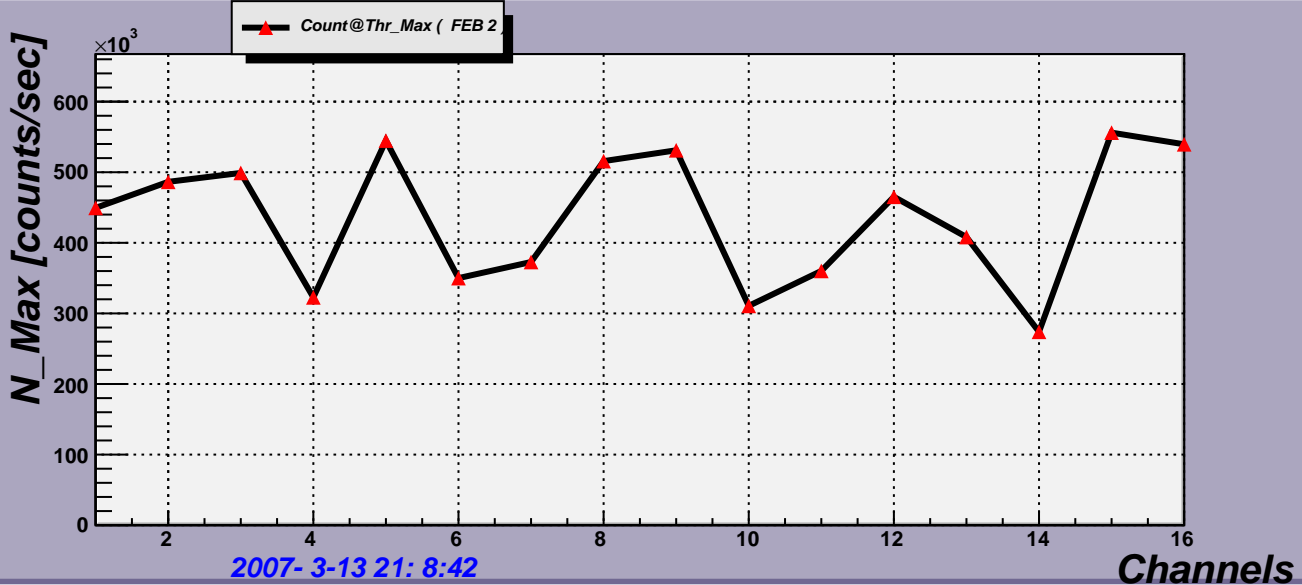

Threshold Scan Results for M3R4-79. Plots. FEB 2

2007- 3-13 21: 8:42

2007- 3-13 21: 8:42

2007- 3-13 21: 8:42