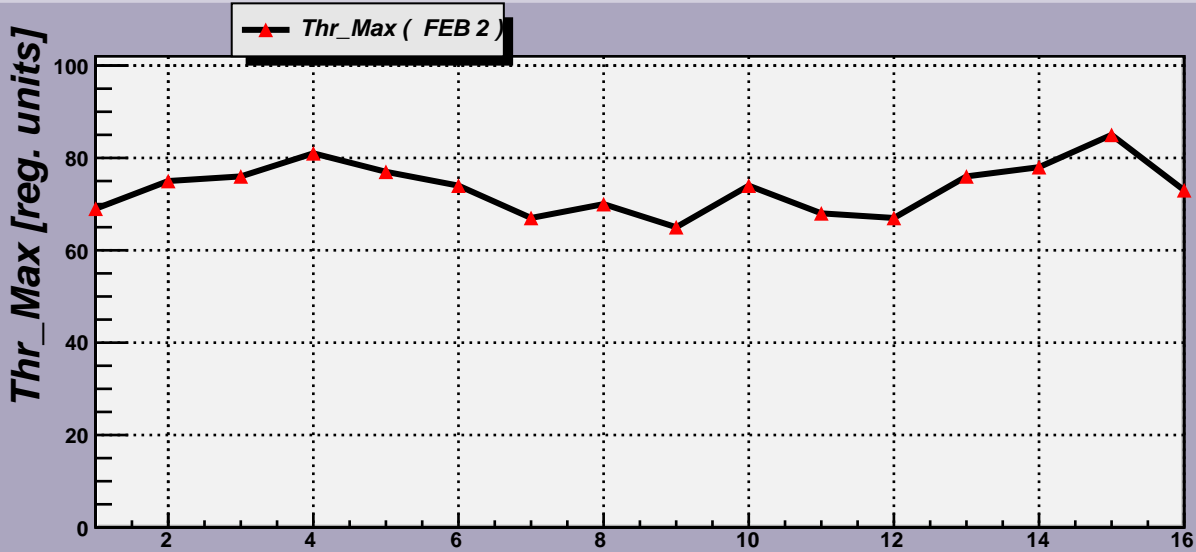

Threshold Scan Results for M3R4-79. Plots. FEB 2

2007- 3-13 21: 8:42

2007- 3-13 21: 8:42

2007- 3-13 21: 8:42