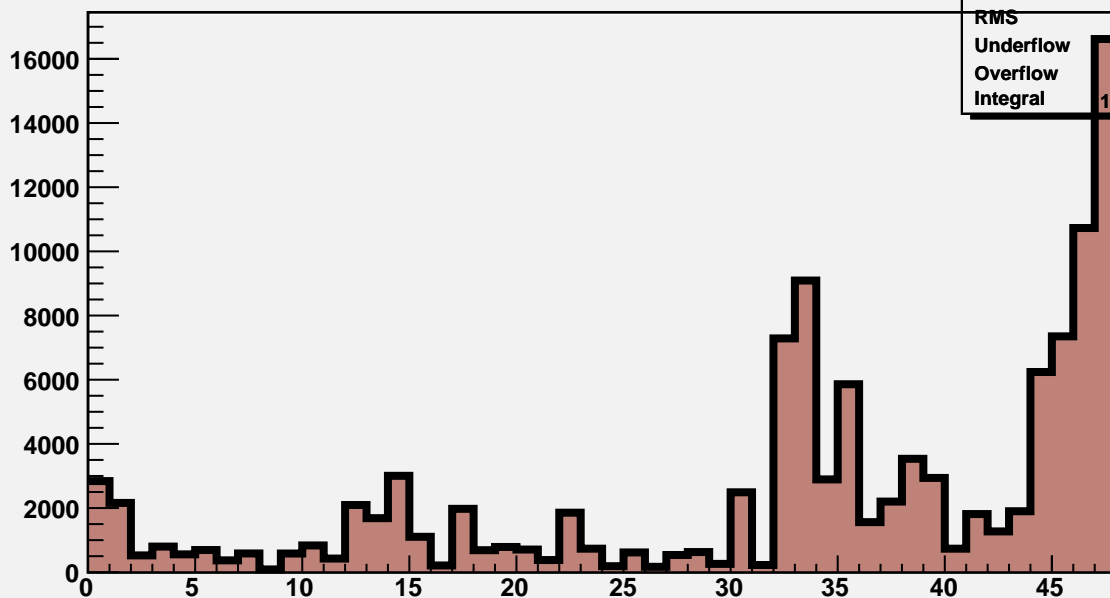

M3R4-76. HV OFF. Noise count at Thr=8.5fC and Thr=10fC.

M3R4-76. 0_0_0_0

M3R4-76.Run393.InterScan44

Mean	33.45
RMS	13.75
Underflow	0
Overflow	0
Integral	1.128e+005

M3R4-76. 0_0_0_0

M3R4-76.Run394.InterScan44

Mean	36.73
RMS	11.85
Underflow	0
Overflow	0
Integral	5172