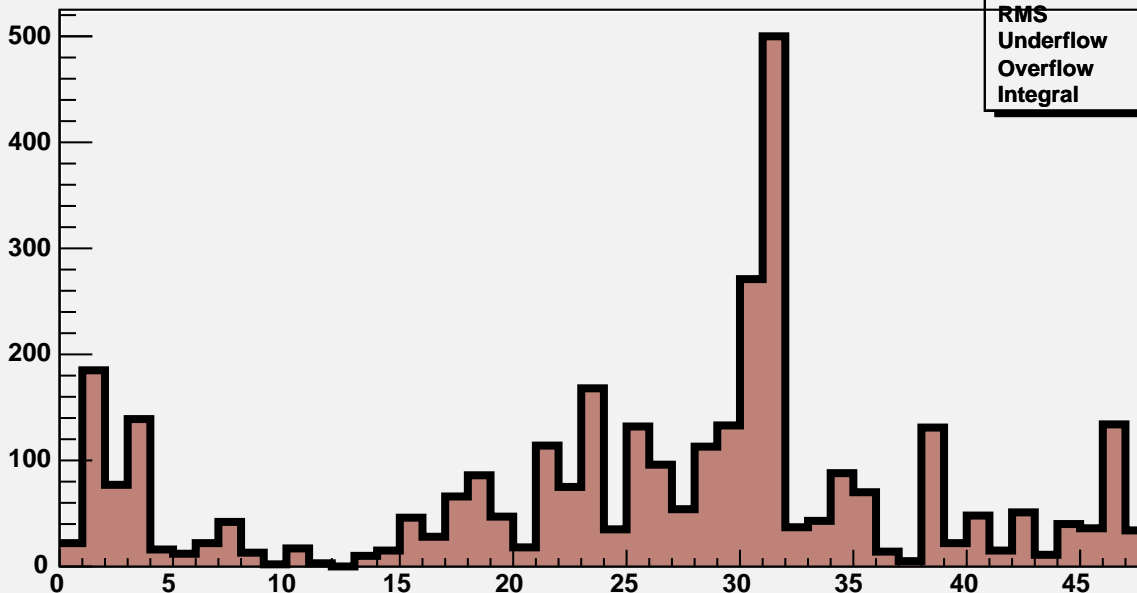

M3R4-72. HV OFF. Noise count at Thr=8.5fC and Thr=10fC.

M3R4-72.0_0_0_0

M3R4-72.Run141.interscan17

Mean	24.74
RMS	13.12
Underflow	0
Overflow	0
Integral	8.502e+004

M3R4-72.0_0_0_0

M3R4-72.Run142.interscan17

Mean	25.34
RMS	12.33
Underflow	0
Overflow	0
Integral	3336