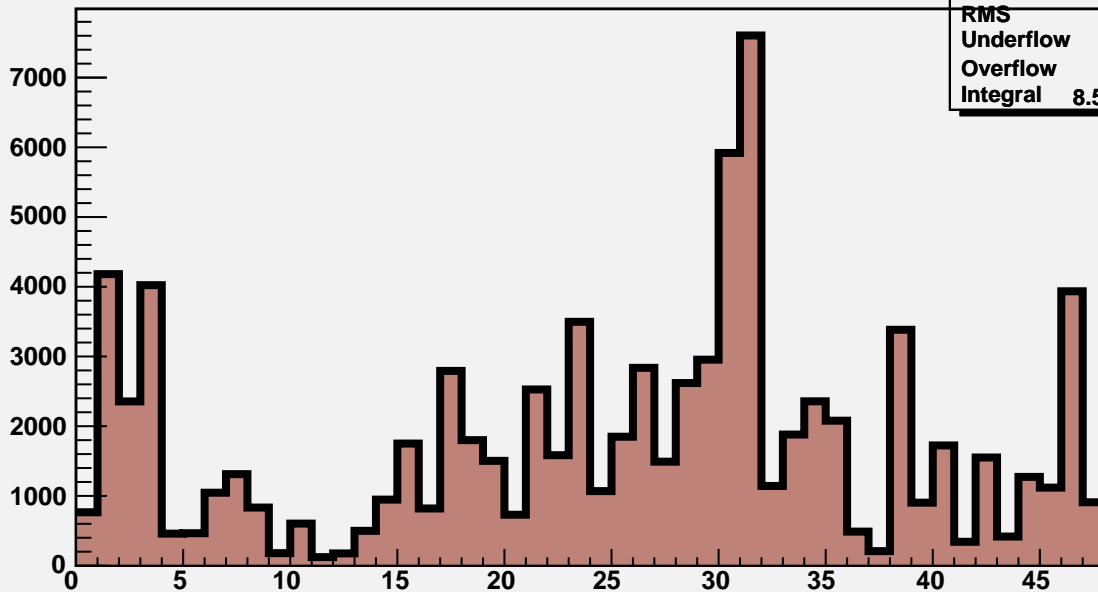

M3R4-72. HV OFF. Noise count at Thr=8.5fC and Thr=10fC.

M3R4-72.0_0_0_0

M3R4-72.Run141.interscan17

Mean	24.74
RMS	13.12
Underflow	0
Overflow	0
Integral	8.502e+004

M3R4-72.0_0_0_0

M3R4-72.Run142.interscan17

Mean	25.34
RMS	12.33
Underflow	0
Overflow	0
Integral	3336