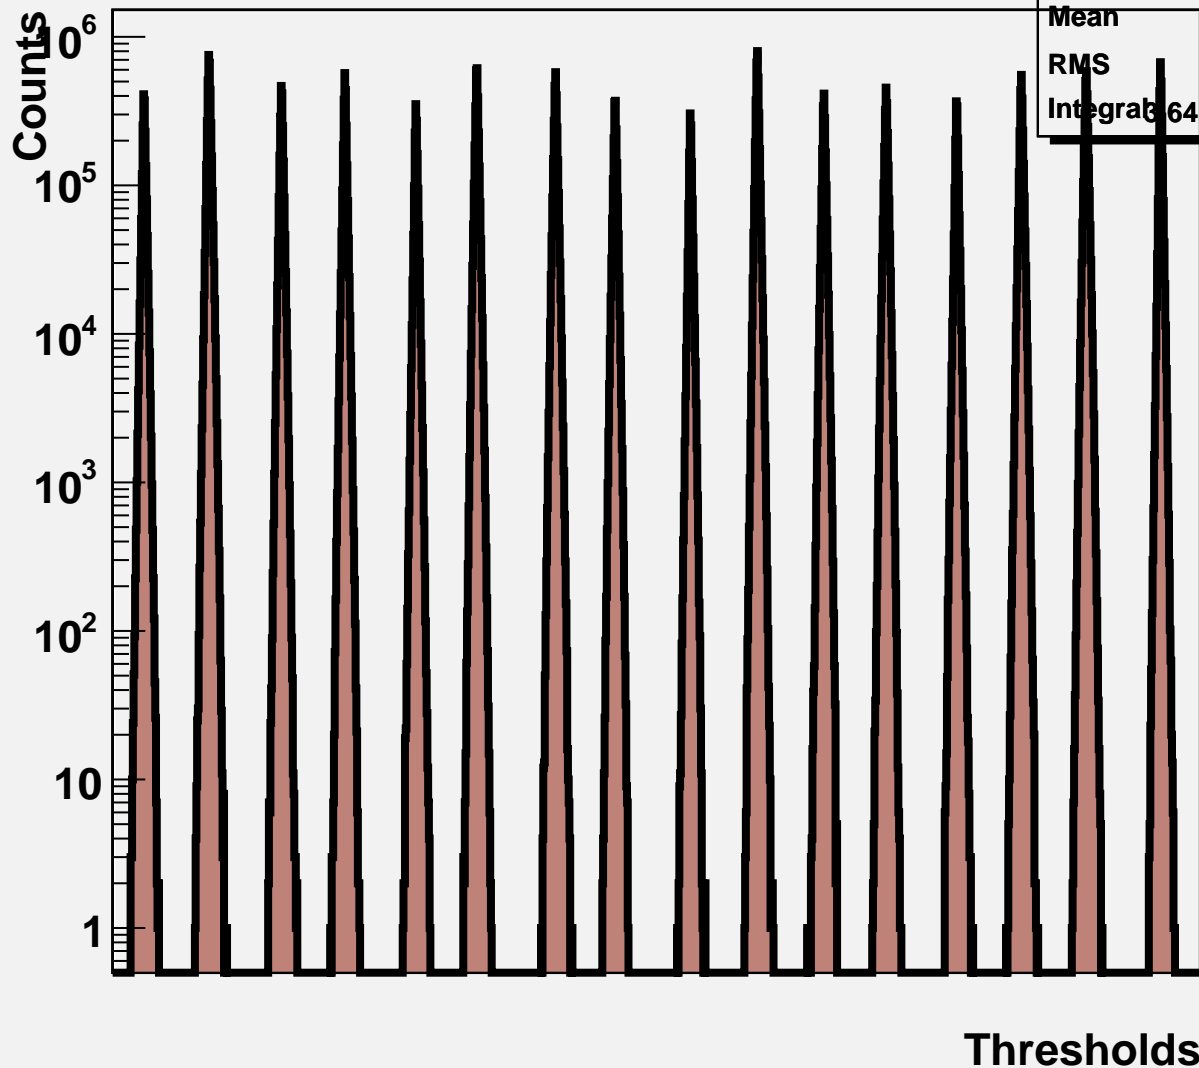

Threshold Scan Results for M3R4-70. Panoramic. FEB 1

Noise counts vs Thresholds

ELMB14_I2C1_DLG00

Entries 1456

Mean 720.3

RMS 429.1

Integrat 641e+007