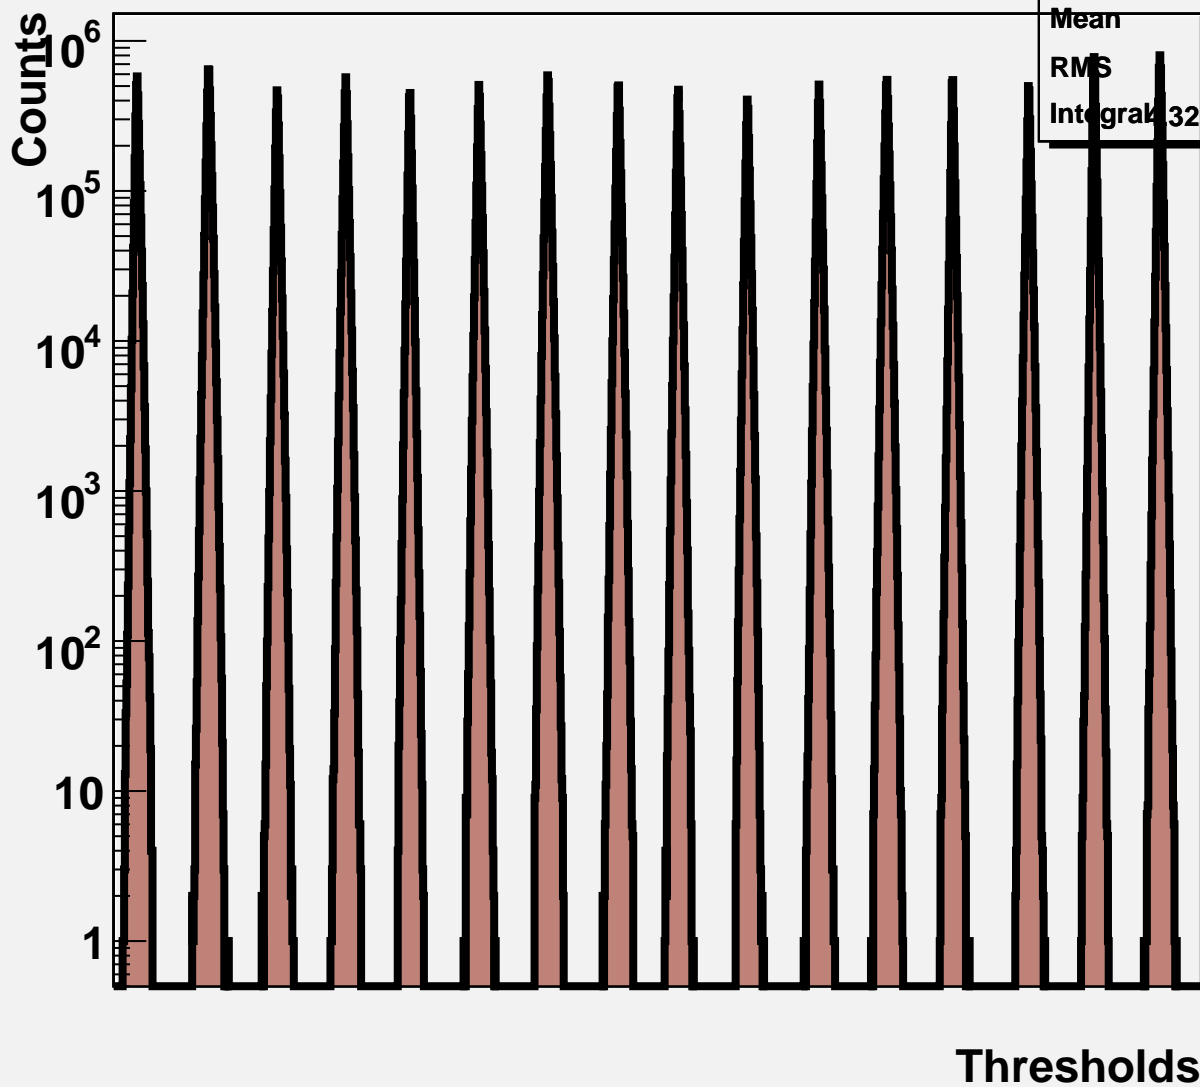

Threshold Scan Results for M3R4-7. Panoramic. FEB 1

Noise counts vs Thresholds

ELMB15_I2C0_DLG00

Entries 1456

Mean 727.5

RMS 443.8

Integral 321e+007