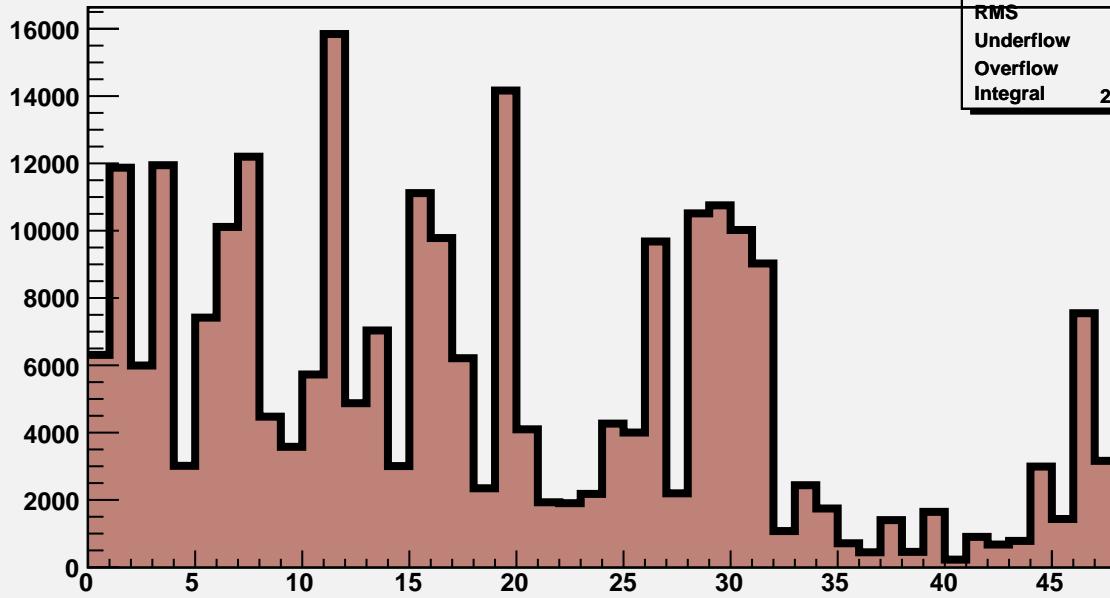

M3R4-7. HV OFF. Noise count at Thr=8.5fC and Thr=10fC.

M3R4-7.0_0_0_0

M3R4-7.Run393.InterScan44

Mean	17.83
RMS	12.45
Underflow	0
Overflow	0
Integral	2.552e+005

M3R4-7.0_0_0_0

M3R4-7.Run394.InterScan44

Mean	17.15
RMS	11.75
Underflow	0
Overflow	0
Integral	1.331e+004