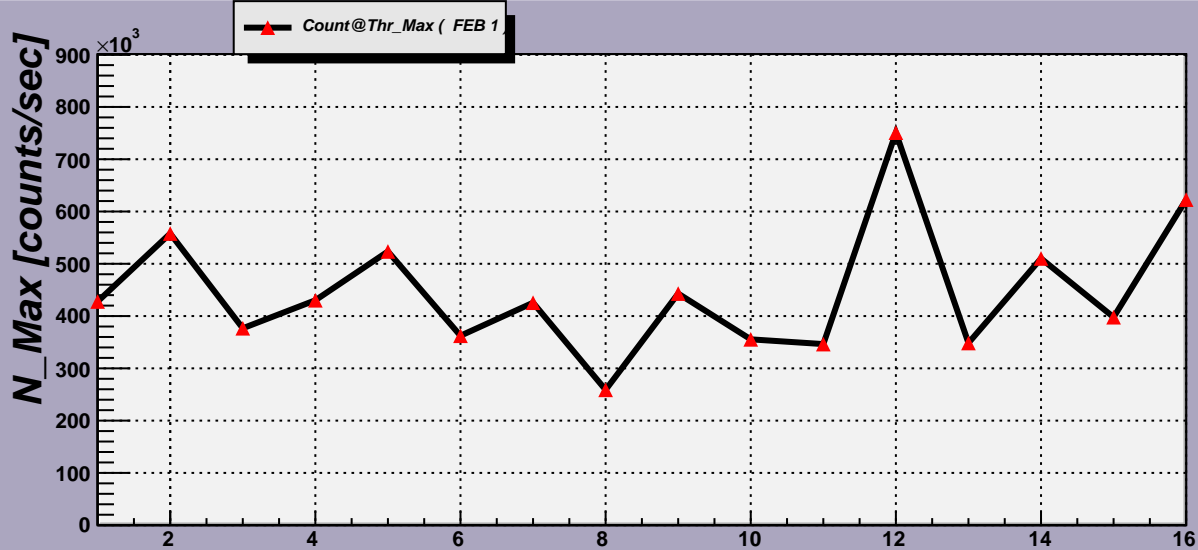

Threshold Scan Results for M3R4-67. Plots. FEB 1

2007- 7- 3 2: 7:58

2007- 7- 3 2: 7:58

Channels

2007- 7- 3 2: 7:58