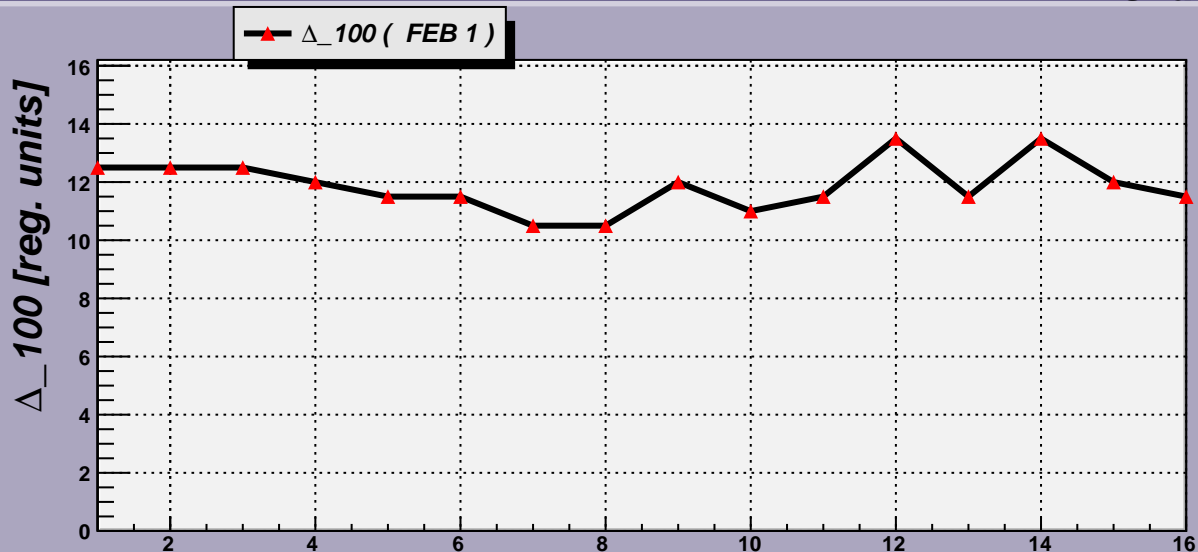

Threshold Scan Results for M3R4-67. Plots. FEB 1

2007- 7- 3 2: 7:58

2007- 7- 3 2: 7:58

Channels

2007- 7- 3 2: 7:58