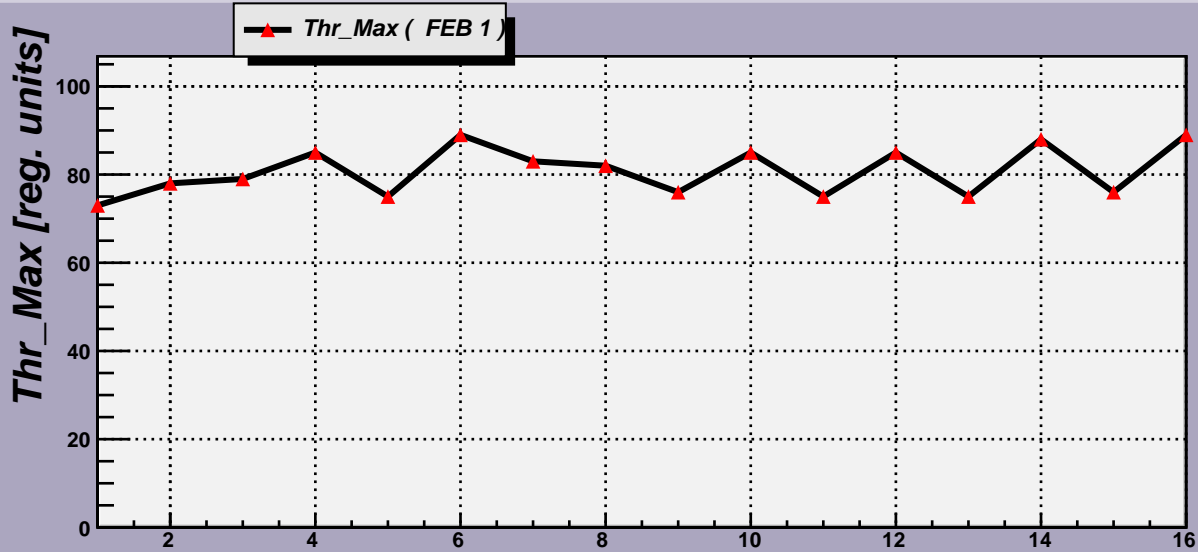

Threshold Scan Results for M3R4-67. Plots. FEB 1

2007- 7- 3 2: 7:58

2007- 7- 3 2: 7:58

Channels

2007- 7- 3 2: 7:58