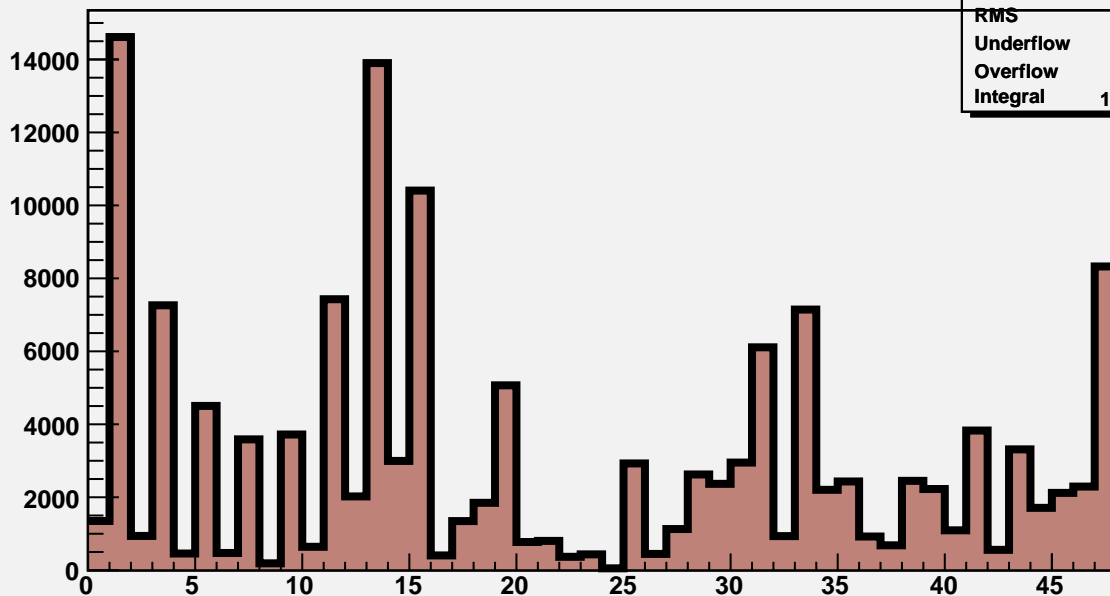

M3R4-64. HV OFF. Noise count at Thr=8.5fC and Thr=10fC.

M3R4-64. 0_0_0_0

M3R4-64.Run270.InterScan32

Mean	20.91
RMS	14.84
Underflow	0
Overflow	0
Integral	1.464e+005

M3R4-64. 0_0_0_0

M3R4-64.Run271.InterScan32

Mean	20.81
RMS	15.08
Underflow	0
Overflow	0
Integral	6132