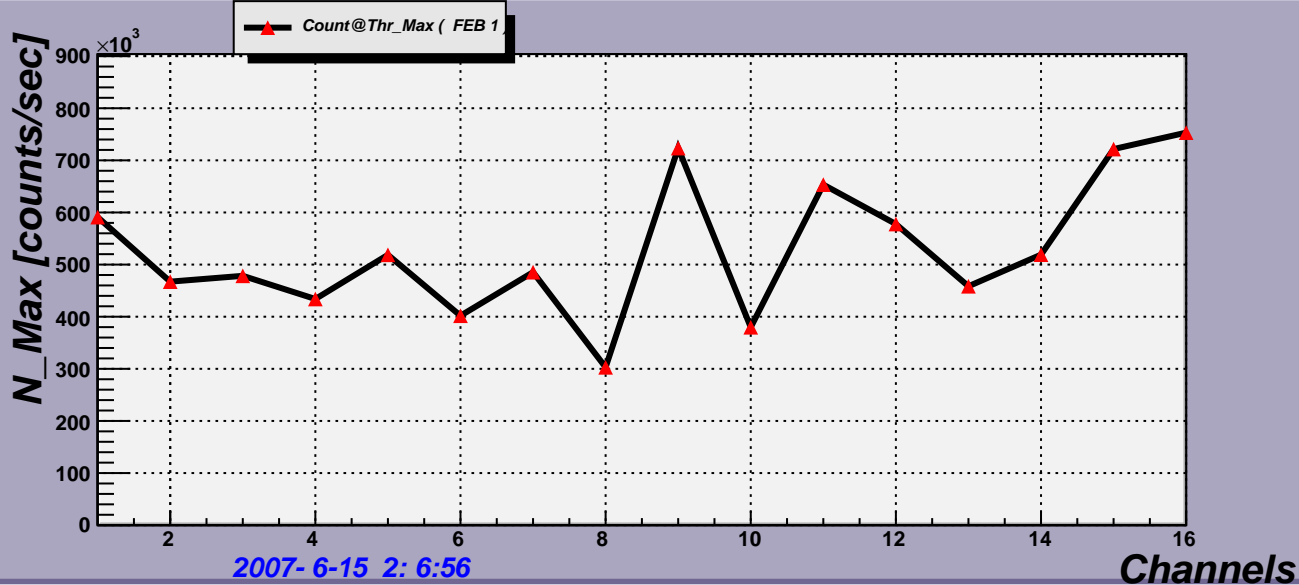

Threshold Scan Results for M3R4-63. Plots. FEB 1

2007- 6-15 2: 6:56

2007- 6-15 2: 6:56

2007- 6-15 2: 6:56