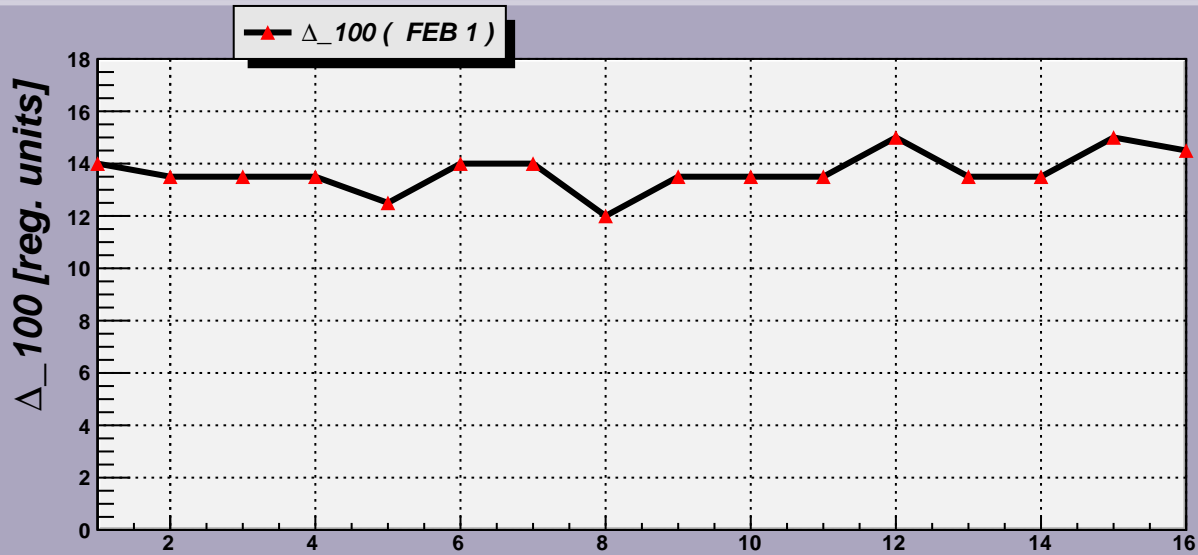

Threshold Scan Results for M3R4-63. Plots. FEB 1

2007- 6-15 2: 6:56

2007- 6-15 2: 6:56

2007- 6-15 2: 6:56