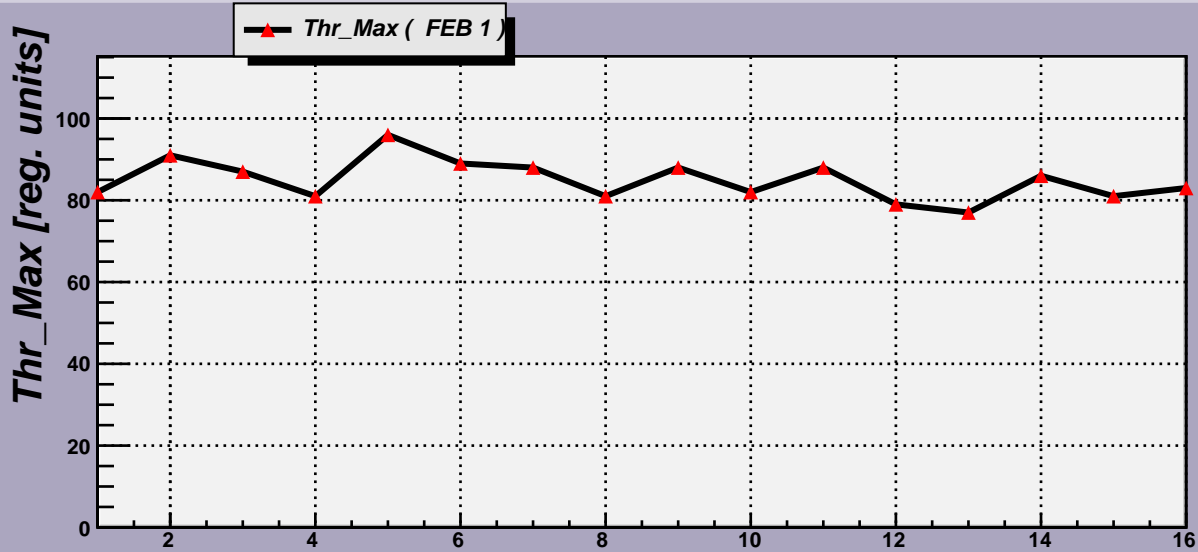

Threshold Scan Results for M3R4-63. Plots. FEB 1

2007- 6-15 2: 6:56

2007- 6-15 2: 6:56

2007- 6-15 2: 6:56