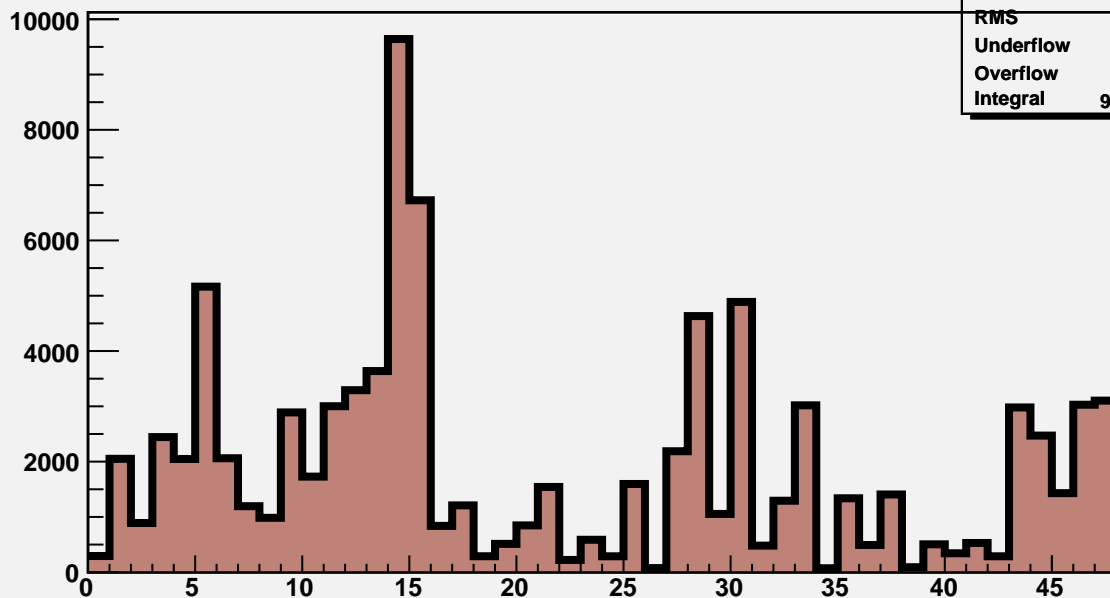

M3R4-58. HV OFF. Noise count at Thr=8.5fC and Thr=10fC.

M3R4-58. 0_0_0_0

M3R4-58.Run280.InterScan33

Mean	21.12
RMS	13.79
Underflow	0
Overflow	0
Integral	9.168e+004

M3R4-58. 0_0_0_0

M3R4-58.Run281.InterScan33

Mean	19.7
RMS	13.15
Underflow	0
Overflow	0
Integral	3694