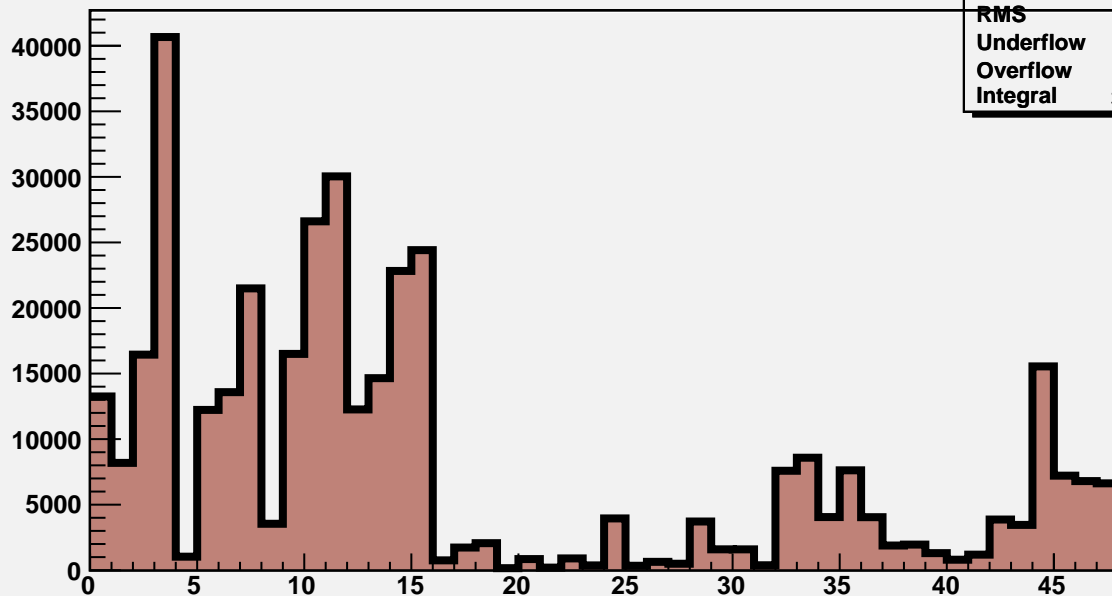

M3R4-57. HV OFF. Noise count at Thr=8.5fC and Thr=10fC.

M3R4-57. 0_0_0_0

M3R4-57.Run290.InterScan34

Mean	15.86
RMS	14.01
Underflow	0
Overflow	0
Integral	3.8e+005

M3R4-57. 0_0_0_0

M3R4-57.Run291.InterScan34

Mean	12.99
RMS	12.38
Underflow	0
Overflow	0
Integral	2.674e+004