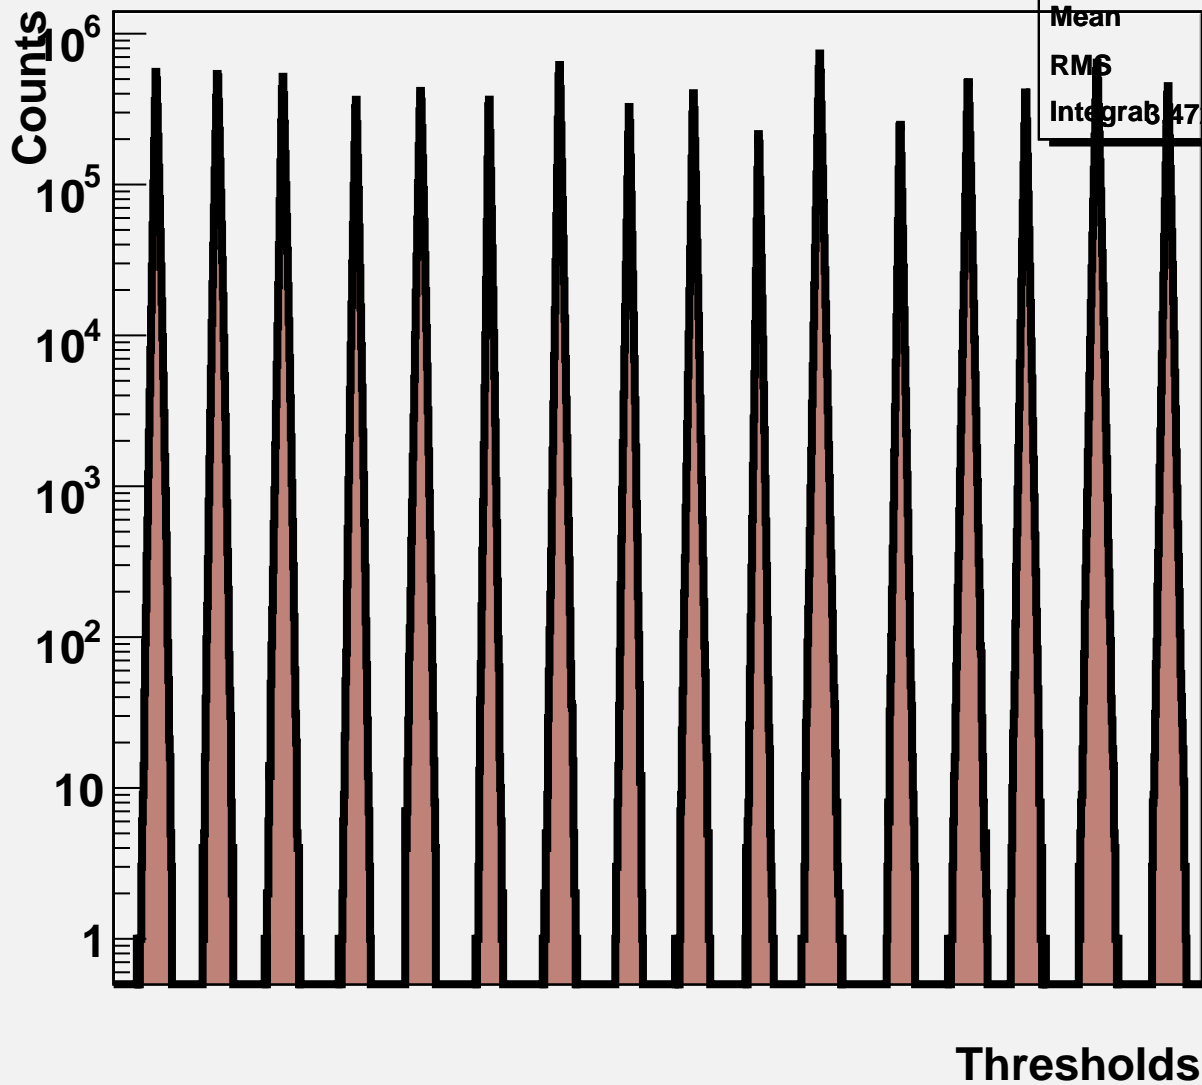

Threshold Scan Results for M3R4-55. Panoramic. FEB 1

Noise counts vx Thresholds

ELMB14_I2C2_DLG00

Entries 1456

Mean 728.8

RMS 445.3

Integrab 472e+007