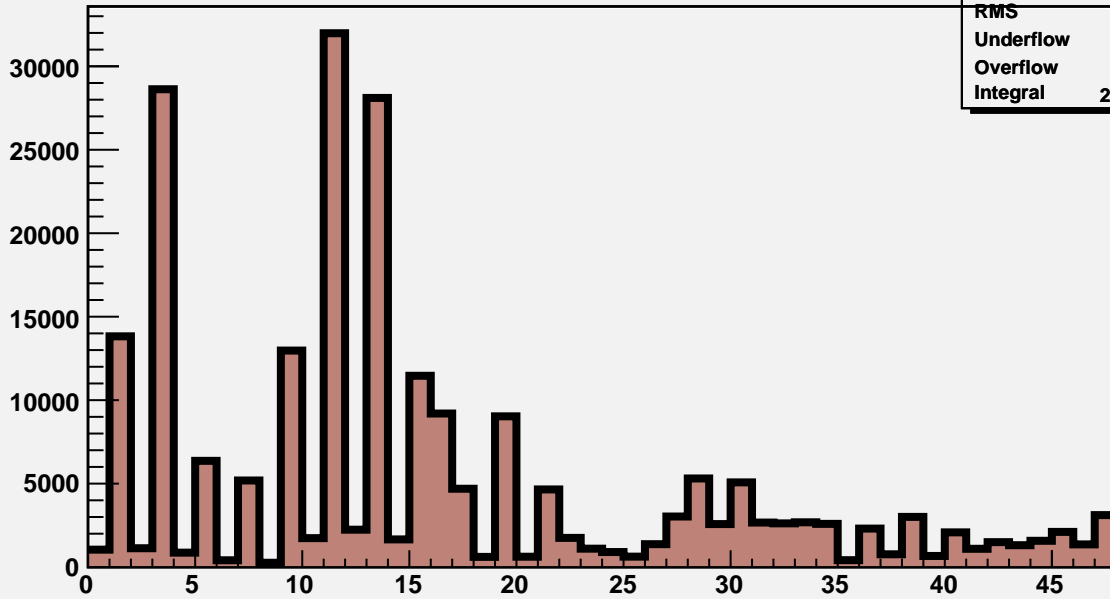

M3R4-54. HV OFF. Noise count at Thr=8.5 fC and Thr=12 fC.

M3R4-54. 0_0_0_0

M3R4-54.Run133.InterScan16

Mean	15.61
RMS	11.77
Underflow	0
Overflow	0
Integral	2.303e+005

M3R4-54. 0_0_0_0

M3R4-54.Run134.InterScan16

Mean	9.937
RMS	6.771
Underflow	0
Overflow	0
Integral	95