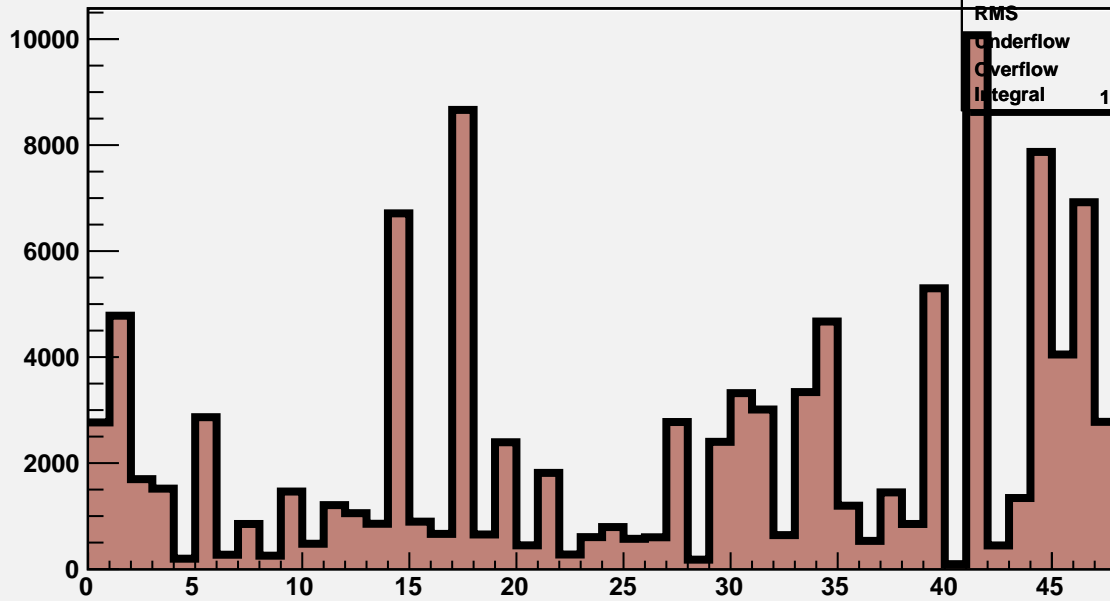

M3R4-53. HV OFF. Noise count at Thr=8.5 fC and Thr=12 fC.

M3R4-53. 0_0_0_0

M3R4-53.Run133.InterScan16

Mean	27.51
RMS	14.95
Underflow	0
Overflow	0
Integral	1.086e+005

M3R4-53. 0_0_0_0

M3R4-53.Run134.InterScan16

Mean	34.4
RMS	15.84
Underflow	0
Overflow	0
Integral	10