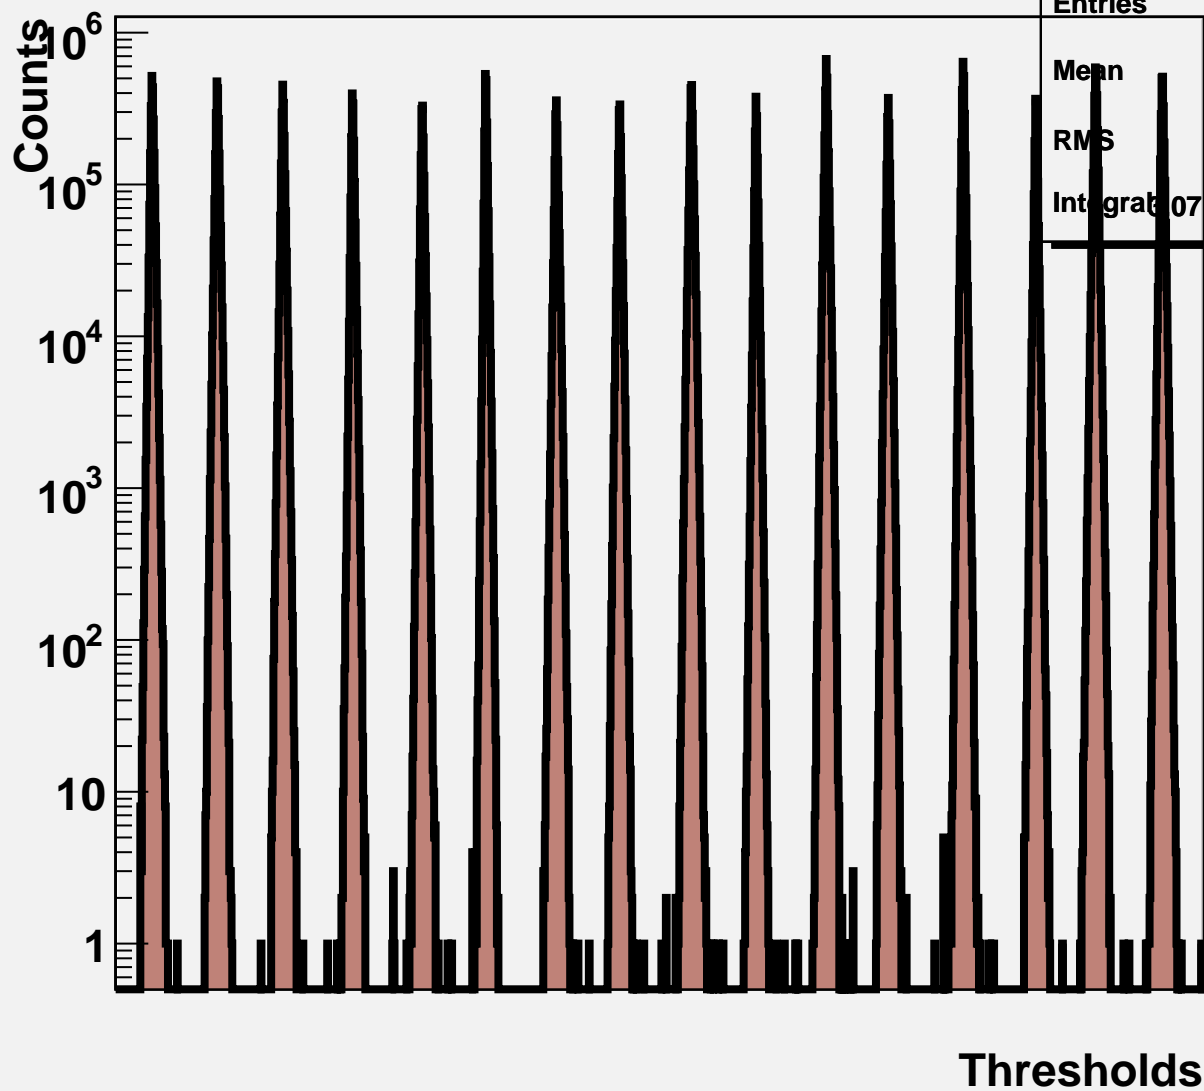

Threshold Scan Results for M3R4-48. Panoramic. FEB 3

Noise counts vx Thresholds

ELMB14_I2C2_DLG02

Entries 1456

Mean 756.5

RMS 437.7

Integration 071e+007