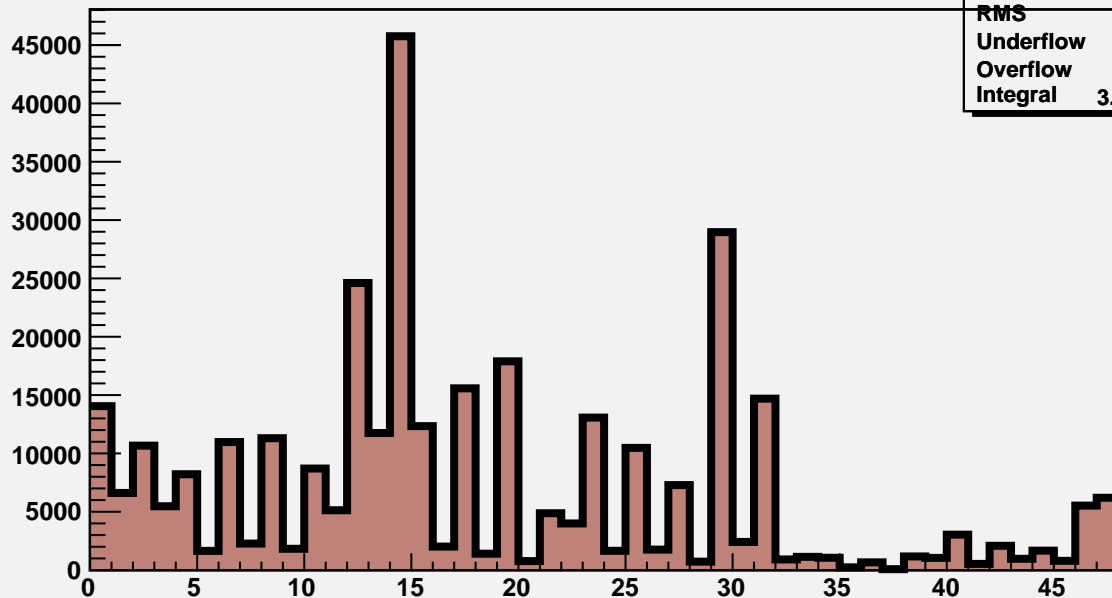

M3R4-48. HV OFF. Noise count at Thr=8.5 fC and Thr=12 fC .

M3R4-48. 0_0_0_0

M3R4-48.Run124.InterScan15

Mean	17.68
RMS	11.33
Underflow	0
Overflow	0
Integral	3.36e+005

M3R4-48. 0_0_0_0

M3R4-48.Run125.InterScan15

Mean	22.87
RMS	9.66
Underflow	0
Overflow	0
Integral	353