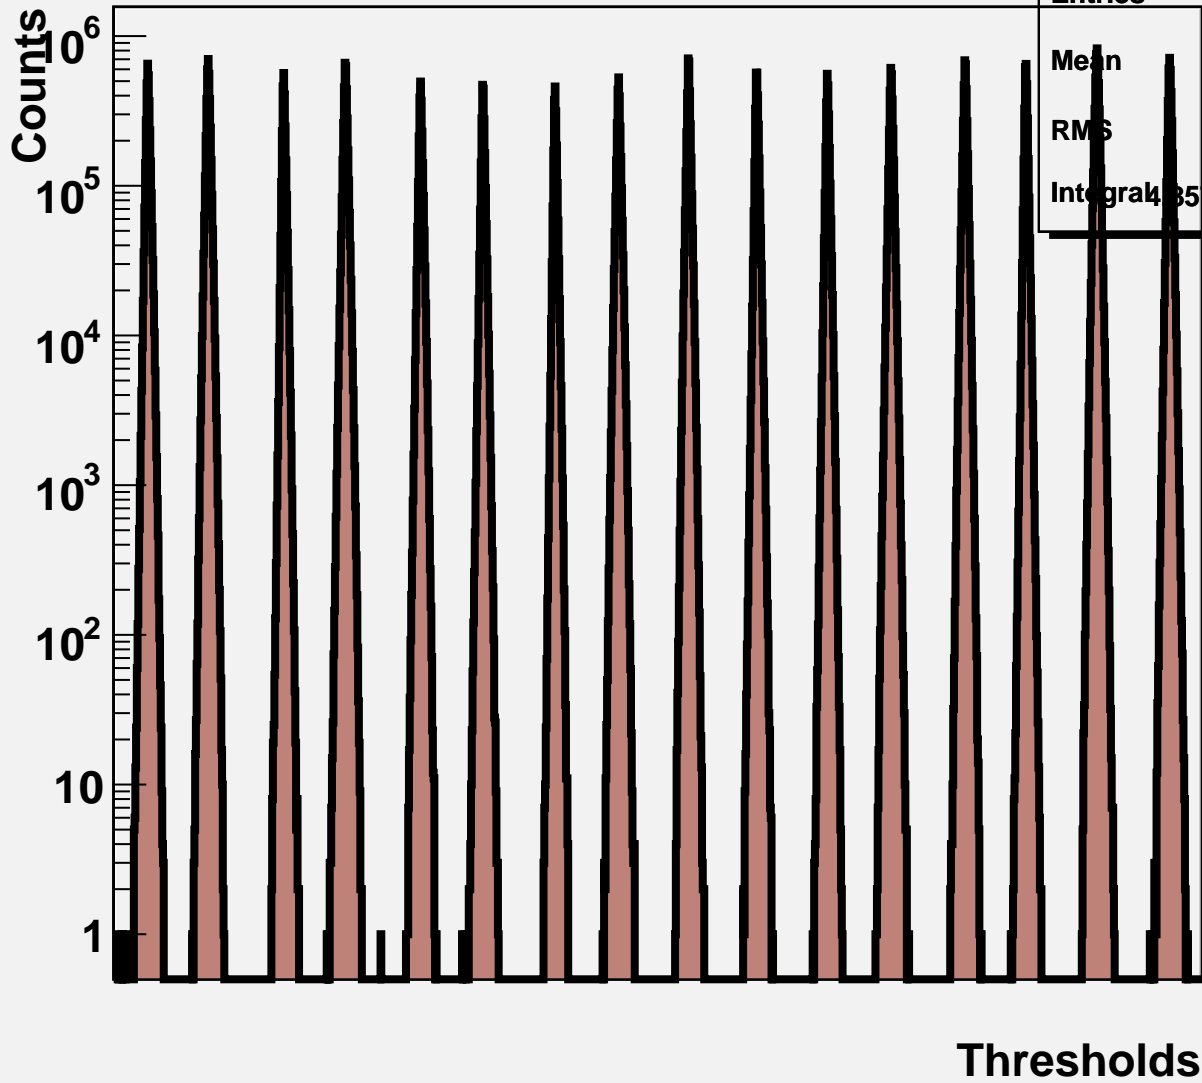

# Threshold Scan Results for M3R4-47. Panoramic. FEB 3

## Noise counts vx Thresholds

ELMB14\_I2C1\_DLG02

Entries 1456

Mean 763.2

RMS 445.9

Integral 4.357e+007