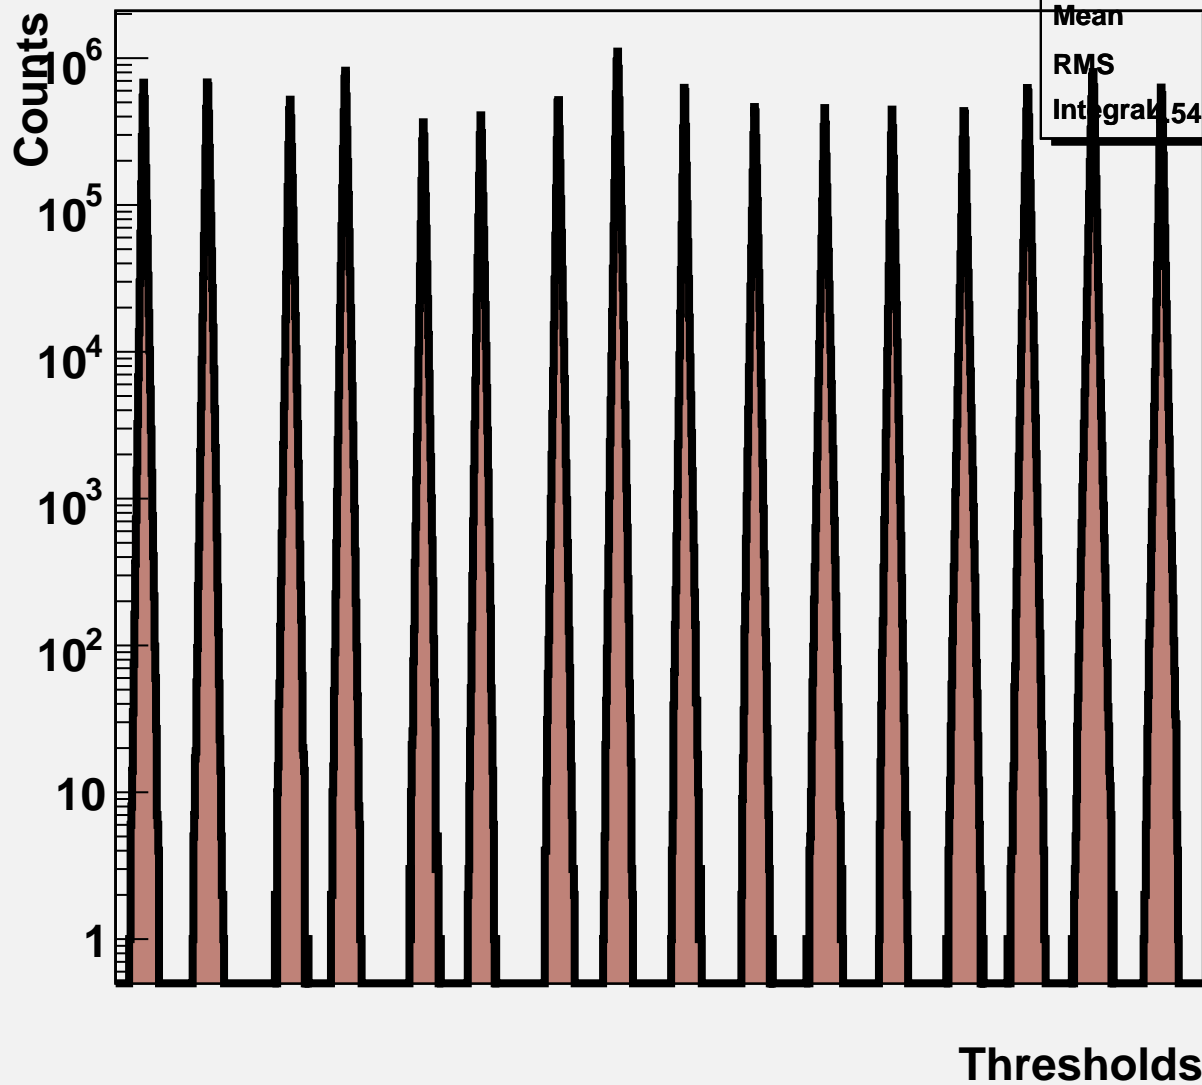

Threshold Scan Results for M3R4-46. Panoramic. FEB 1

Noise counts vx Thresholds

ELMB14_I2C0_DLG00

Entries 1456

Mean 729.9

RMS 435.2

Integral 547e+007