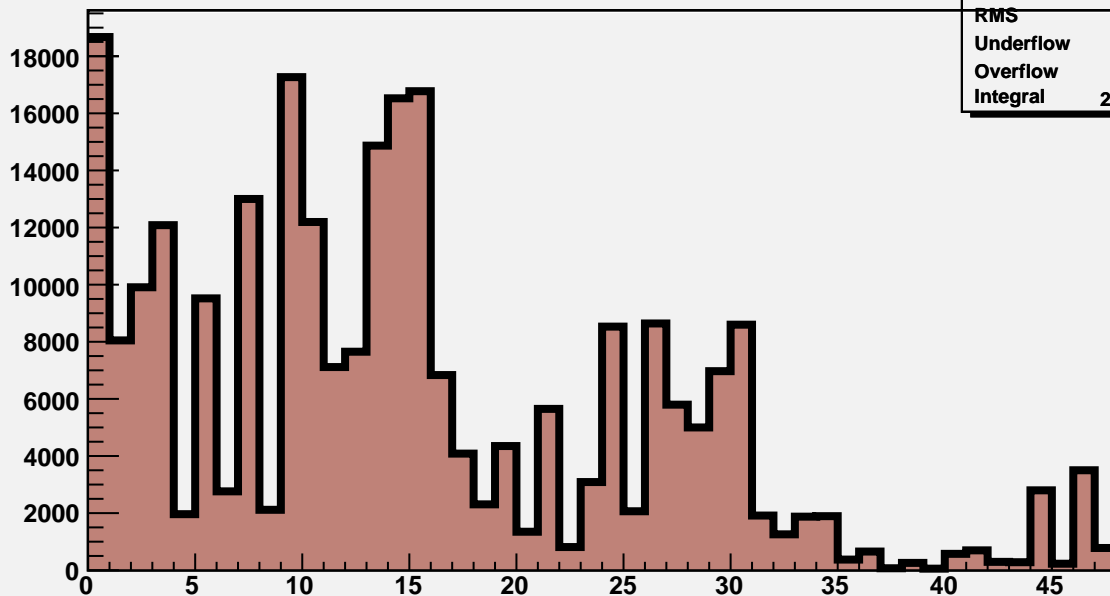

M3R4-45. HV OFF. Noise count at Thr=8.5fC and Thr=10fC.

M3R4-45. 0_0_0_0

M3R4-45.Run403.InterScan45

| | |
|-----------|------------|
| Mean | 14.6 |
| RMS | 10.87 |
| Underflow | 0 |
| Overflow | 0 |
| Integral | 2.621e+005 |