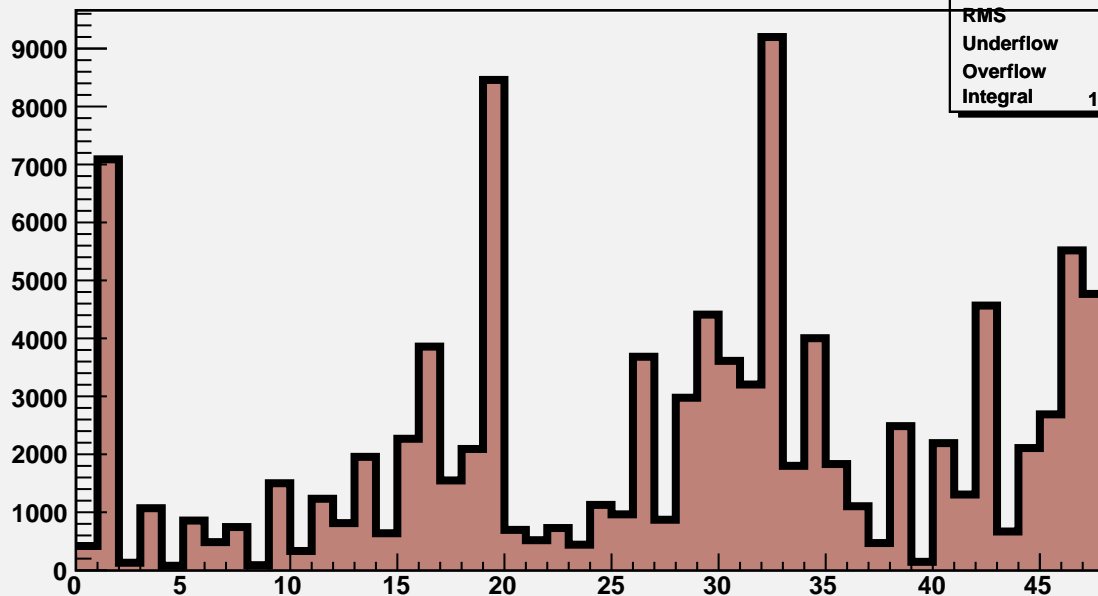

# M3R4-44. HV OFF. Noise count at Thr=8.5fC and Thr=10fC.

M3R4-44. 0\_0\_0\_0

M3R4-44. 0\_0\_0\_0