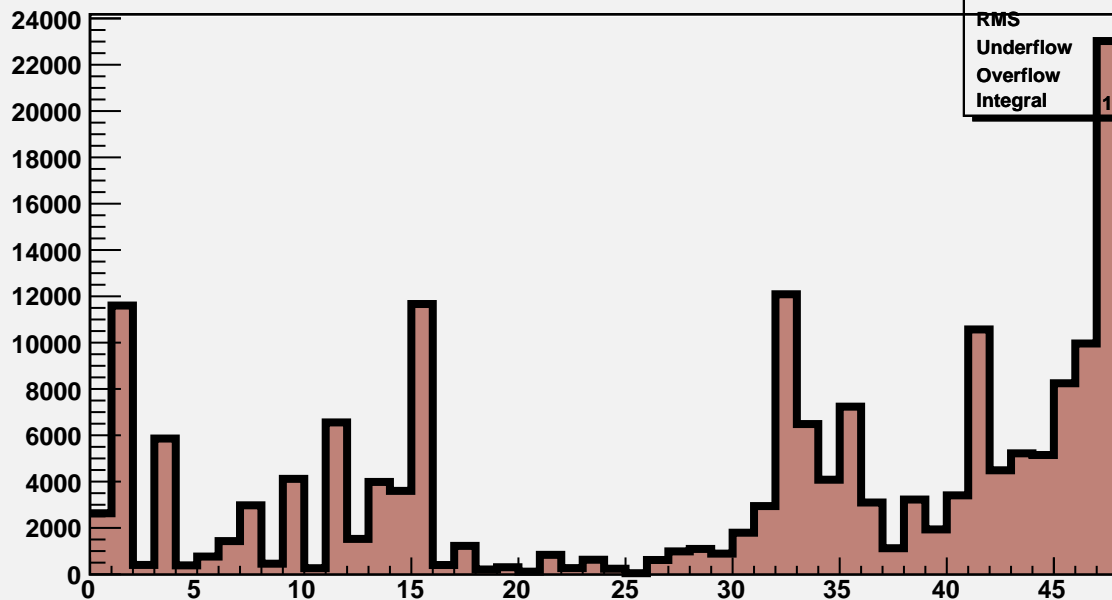

M3R4-43. HV OFF. Noise count at Thr=8.5fC and Thr=10fC.

M3R4-43. 0_0_0_0

M3R4-43.Run290.InterScan34

Mean	29.25
RMS	15.99
Underflow	0
Overflow	0
Integral	1.801e+005

M3R4-43. 0_0_0_0

M3R4-43.Run291.InterScan34

Mean	30.86
RMS	16.06
Underflow	0
Overflow	0
Integral	8175