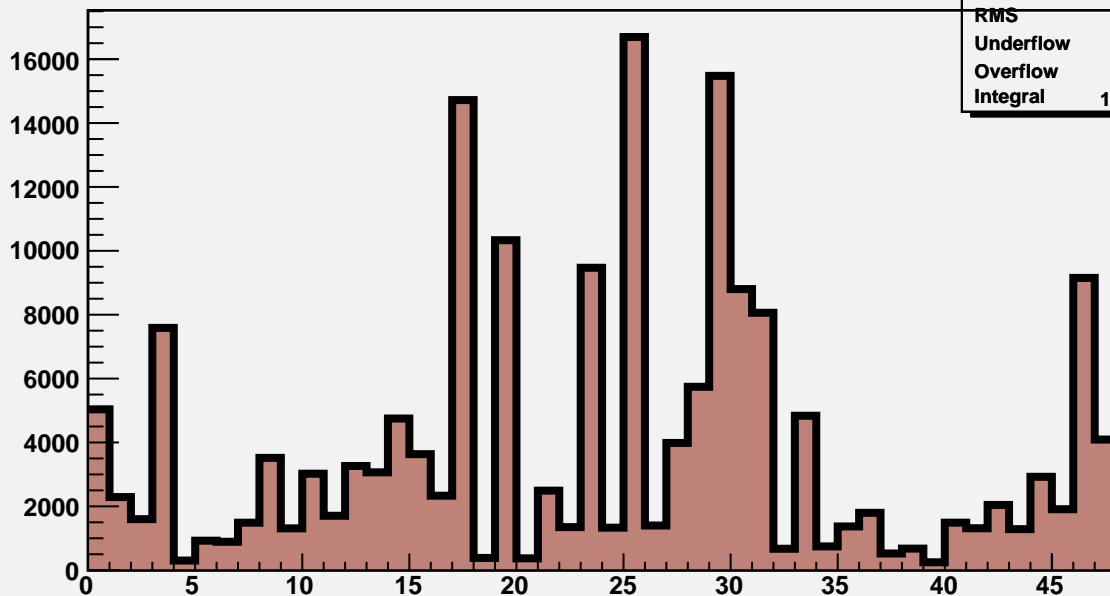

M3R4-42. HV OFF. Noise count at Thr=8.5fC and Thr=10fC.

M3R4-42. 0_0_0_0

M3R4-42.Run290.InterScan34

Mean	23.63
RMS	12.21
Underflow	0
Overflow	0
Integral	1.824e+005

M3R4-42. 0_0_0_0

M3R4-42.Run291.InterScan34

Mean	24.13
RMS	10.23
Underflow	0
Overflow	0
Integral	1.082e+004