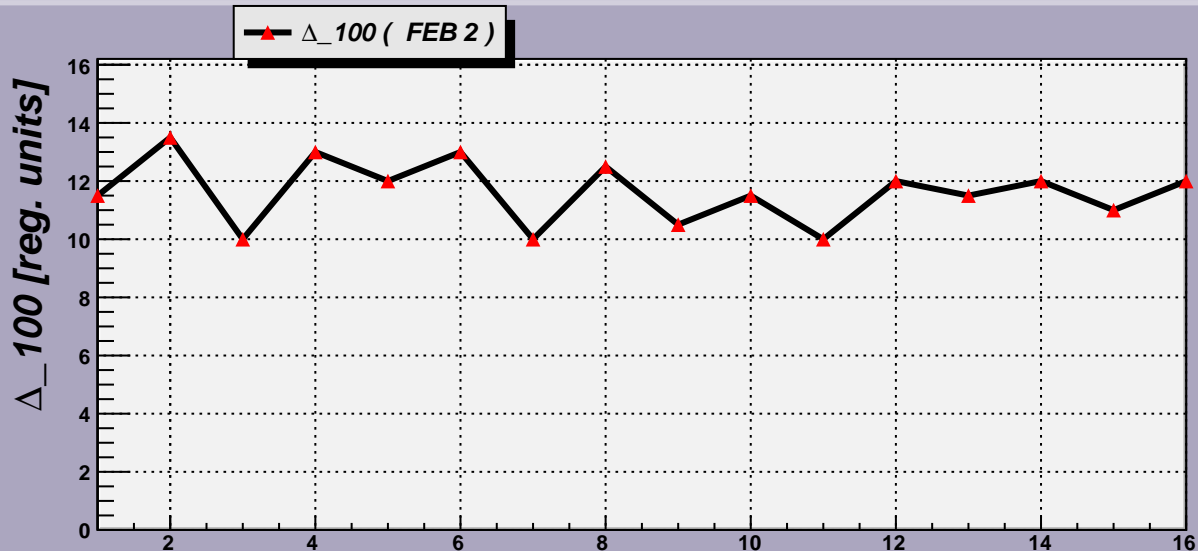

Threshold Scan Results for M3R4-39. Plots. FEB 2

2007- 6-21 1:35:44

2007- 6-21 1:35:44

Channels

2007- 6-21 1:35:44