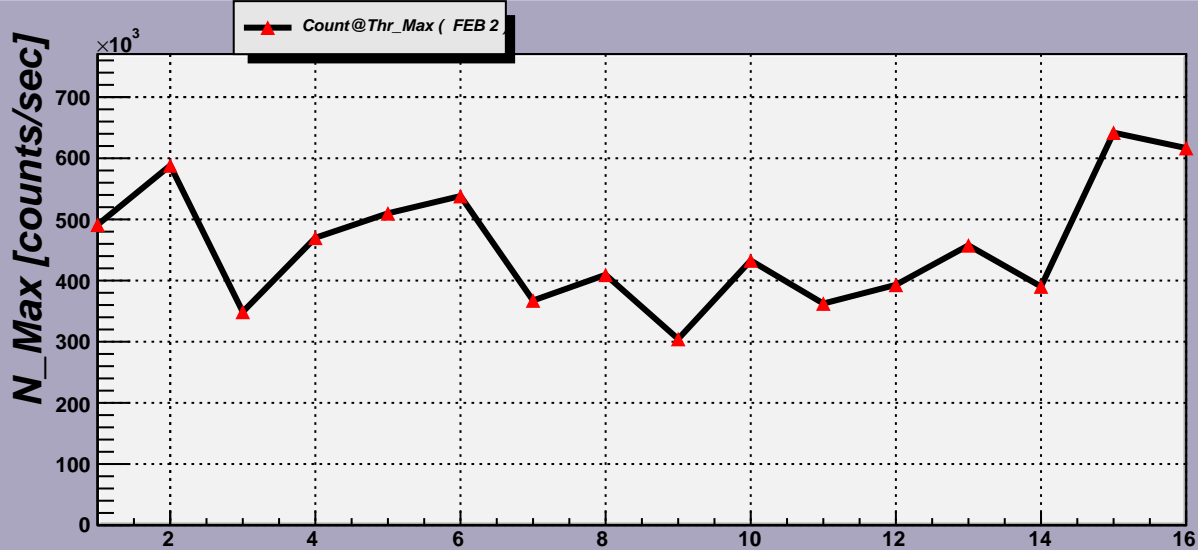

Threshold Scan Results for M3R4-39. Plots. FEB 2

2007- 6-21 1:35:44

2007- 6-21 1:35:44

Channels

2007- 6-21 1:35:44