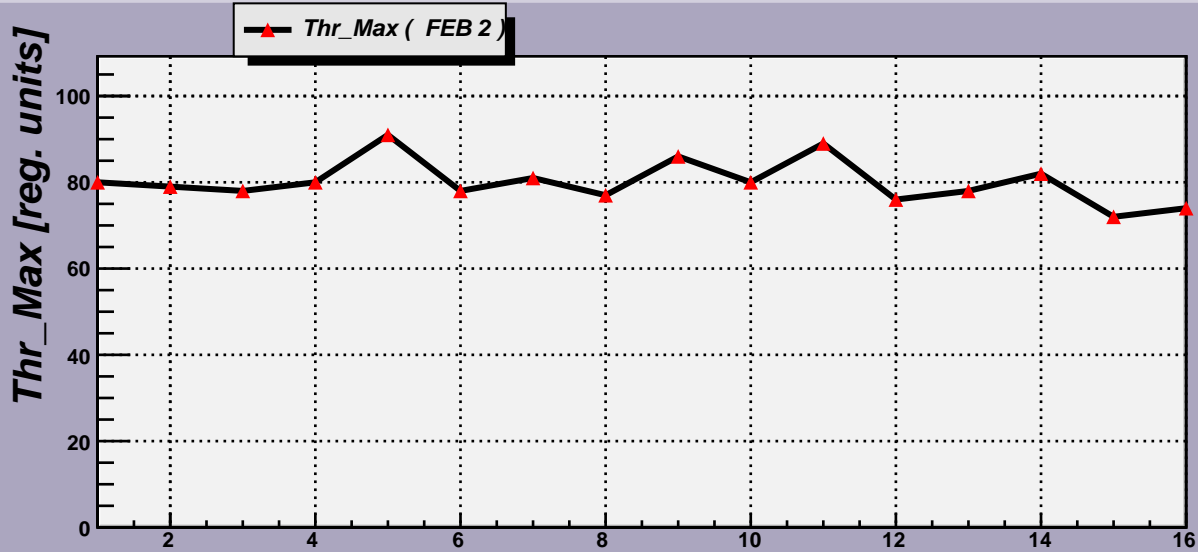

Threshold Scan Results for M3R4-39. Plots. FEB 2

2007- 6-21 1:35:44

2007- 6-21 1:35:44

Channels

2007- 6-21 1:35:44