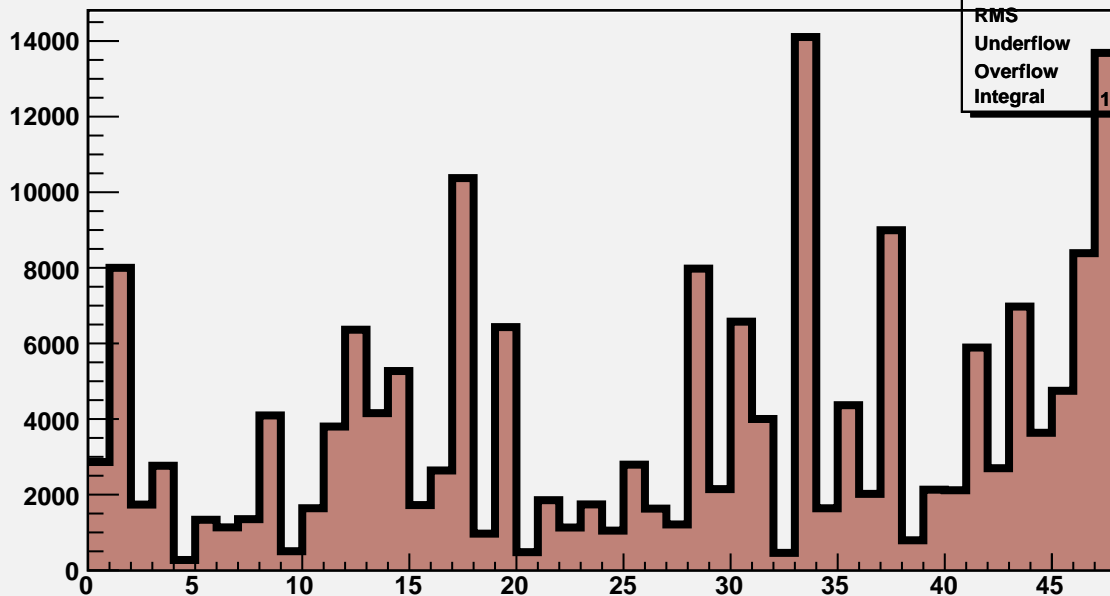

M3R4-34. HV OFF. Noise count at Thr=8.5fC and Thr=10fC.

M3R4-34. 0_0_0_0

M3R4-34.Run301.InterScan35

Mean	27.2
RMS	14.42
Underflow	0
Overflow	0
Integral	1.827e+005

M3R4-34. 0_0_0_0

M3R4-34.Run302.InterScan35

Mean	28.07
RMS	14.38
Underflow	0
Overflow	0
Integral	9608