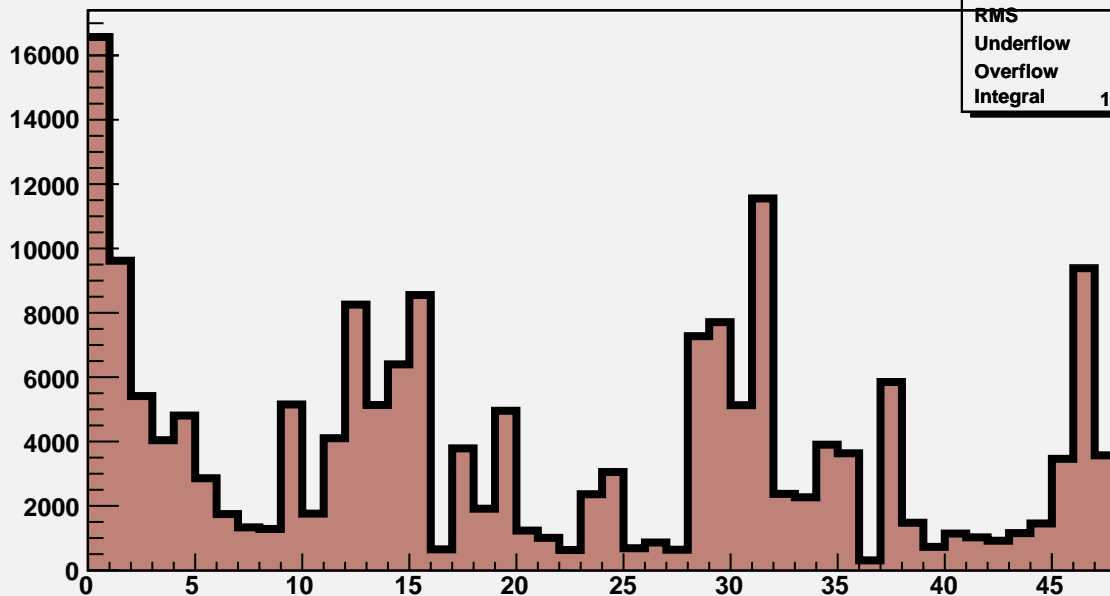

M3R4-33. HV OFF. Noise count at Thr=8.5fC and Thr=10fC.

M3R4-33. 0_0_0_0

M3R4-33.Run321.InterScan37

Mean	20.17
RMS	14.77
Underflow	0
Overflow	0
Integral	1.831e+005

M3R4-33. 0_0_0_0

M3R4-33.Run322.InterScan37

Mean	18.36
RMS	14.89
Underflow	0
Overflow	0
Integral	8817