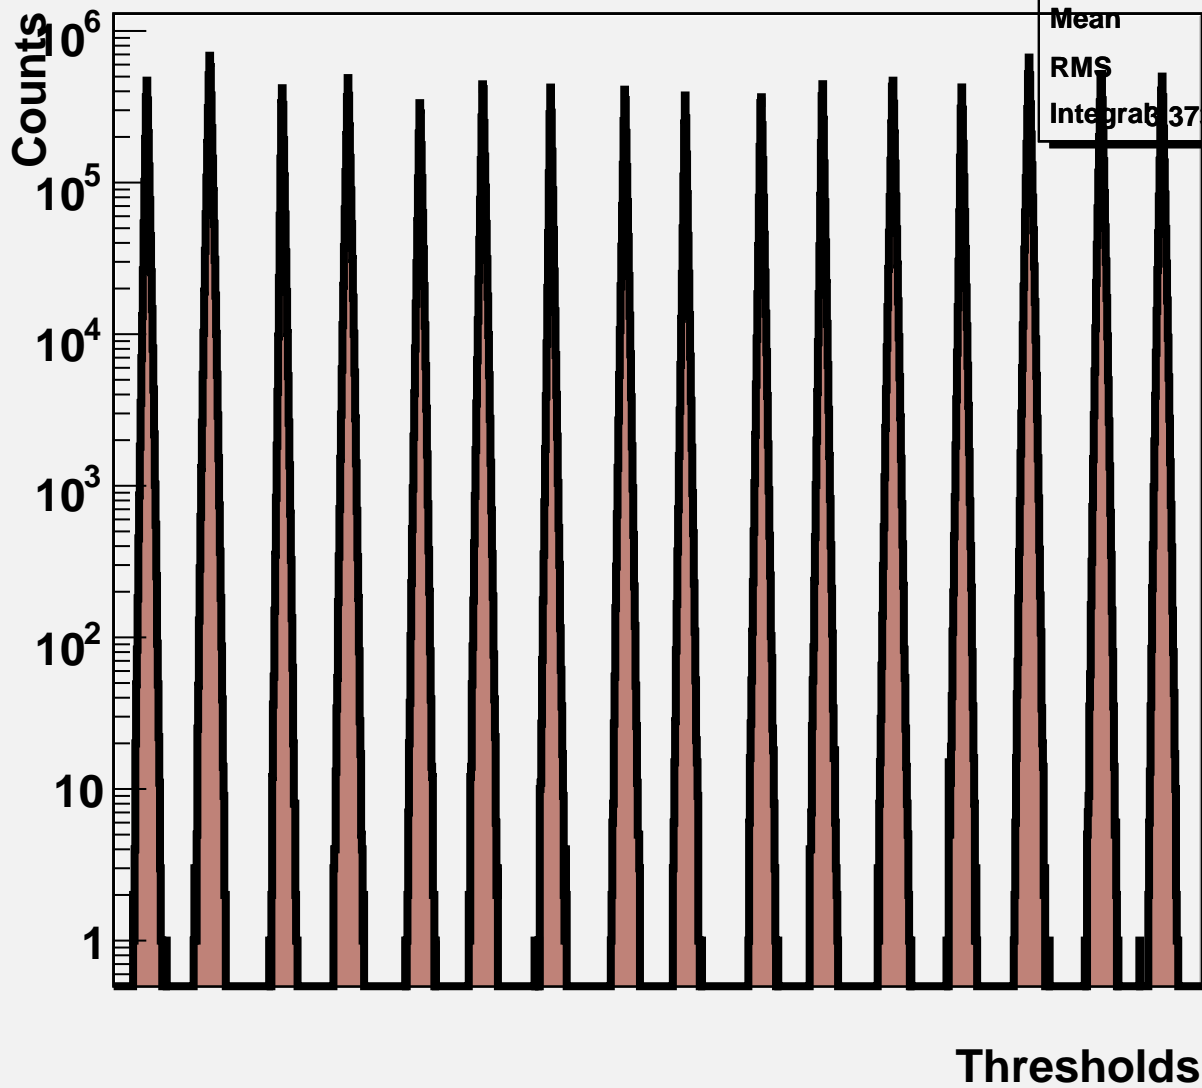

Threshold Scan Results for M3R4-32. Panoramic. FEB 1

Noise counts vs Thresholds

ELMB15_I2C0_DLG00	
Entries	1456
Mean	738.5
RMS	451
Integrat	373e+007