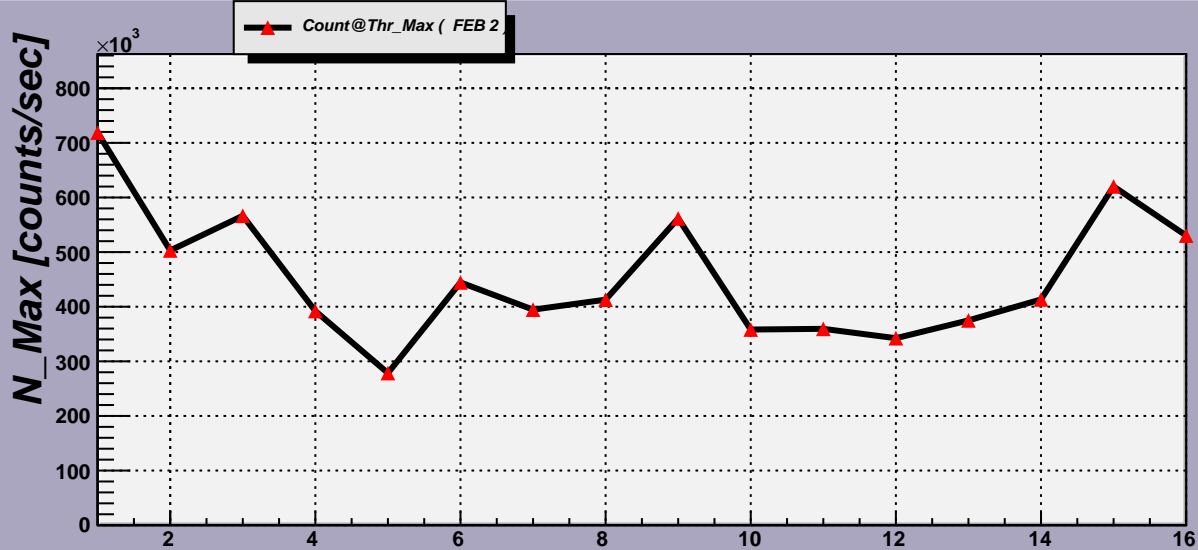

Threshold Scan Results for M3R4-32. Plots. FEB 2

2007- 6-22 2:30:20

2007- 6-22 2:30:20

Channels

2007- 6-22 2:30:20