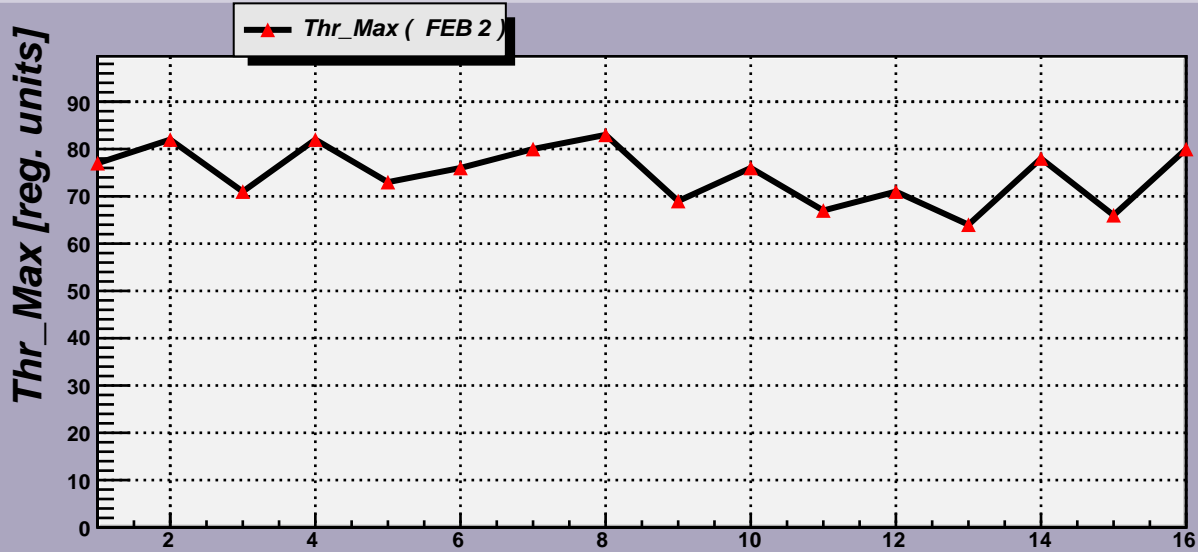

Threshold Scan Results for M3R4-32. Plots. FEB 2

2007- 6-22 2:30:20

2007- 6-22 2:30:20

Channels

2007- 6-22 2:30:20