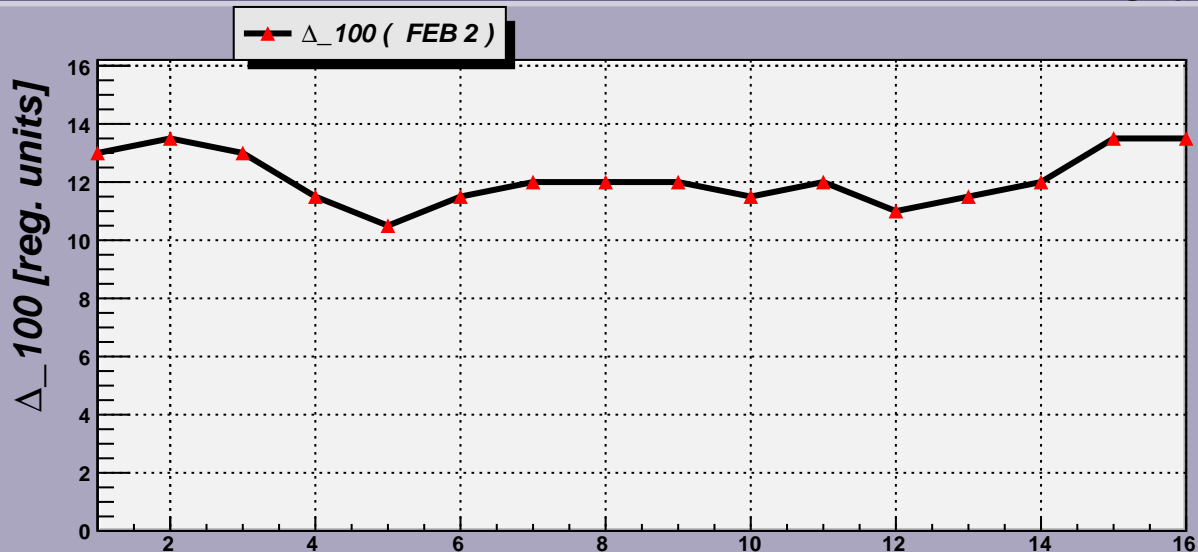

Threshold Scan Results for M3R4-32. Plots. FEB 2

2007- 6-22 2:30:20

2007- 6-22 2:30:20

Channels

2007- 6-22 2:30:20