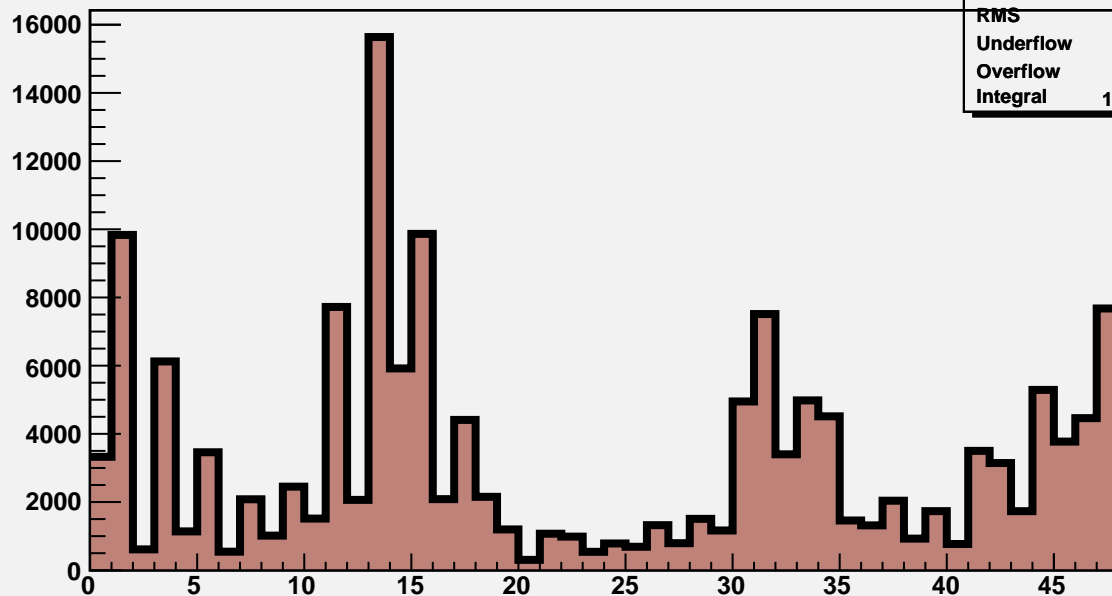

M3R4-32. HV OFF. Noise count at Thr=8.5fC and Thr=10fC.

M3R4-32. 0_0_0_0

M3R4-32.Run311.InterScan36

Mean	22.46
RMS	14.9
Underflow	0
Overflow	0
Integral	1.555e+005

M3R4-32. 0_0_0_0

M3R4-32.Run312.InterScan36

Mean	21.63
RMS	14.96
Underflow	0
Overflow	0
Integral	7484