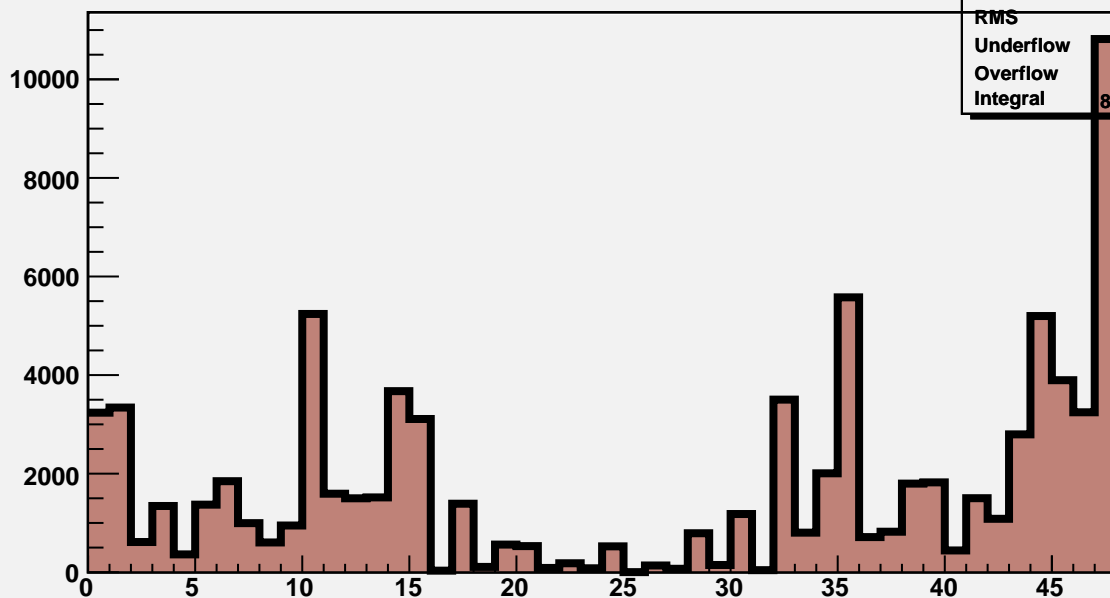

M3R4-31. HV OFF. Noise count at Thr=8.5fC and Thr=10fC.

M3R4-31.0_0_0_0

M3R4-31.Run321.InterScan37

Mean	27.58
RMS	16.62
Underflow	0
Overflow	0
Integral	8.319e+004

M3R4-31.0_0_0_0

M3R4-31.Run322.InterScan37

Mean	26.54
RMS	17.02
Underflow	0
Overflow	0
Integral	2763