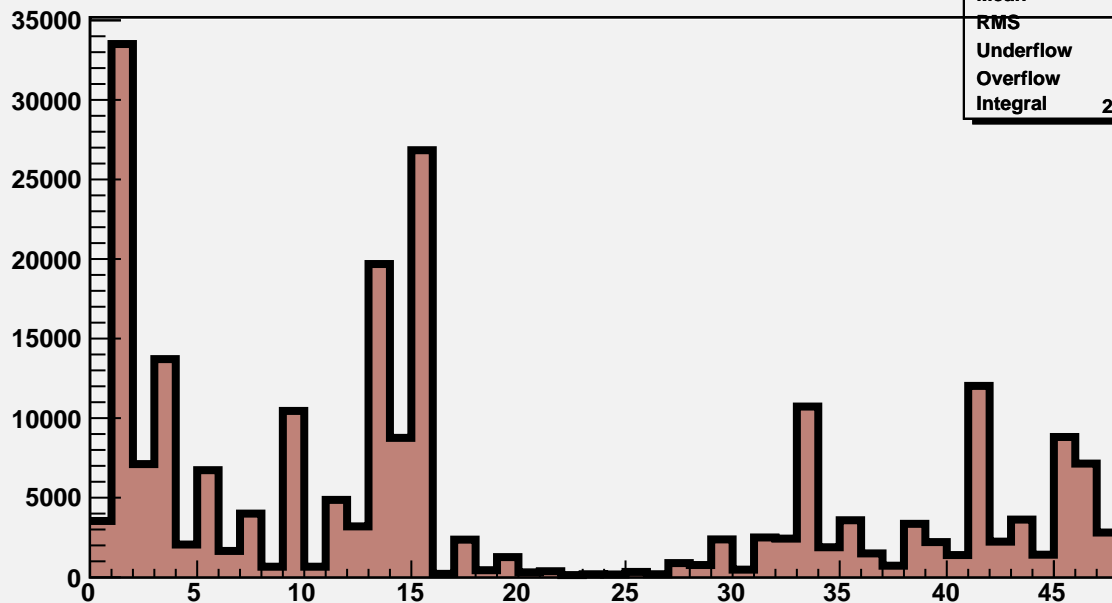

M3R4-29. HV OFF. Noise count at Thr=8.5fC and Thr=10fC.

M3R4-29. 0_0_0_0

M3R4-29.Run321.InterScan37

Mean	18.13
RMS	15.53
Underflow	0
Overflow	0
Integral	2.263e+005

M3R4-29. 0_0_0_0

M3R4-29.Run322.InterScan37

Mean	18.16
RMS	15.21
Underflow	0
Overflow	0
Integral	1.232e+004