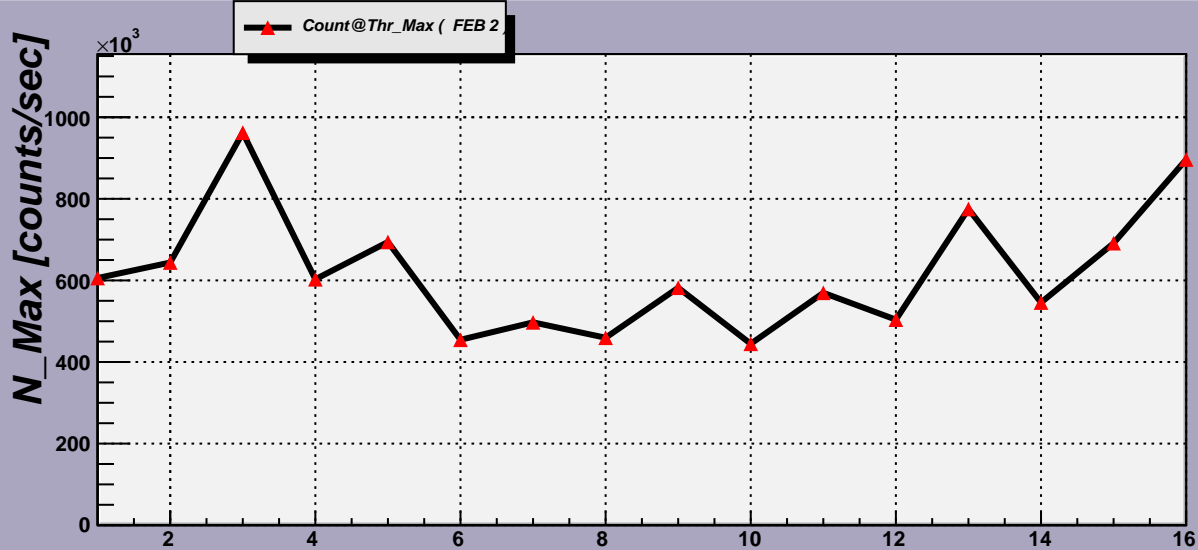

Threshold Scan Results for M3R4-27. Plots. FEB 2

2007- 6-27 23: 5: 8

2007- 6-27 23: 5: 8

Channels

2007- 6-27 23: 5: 8