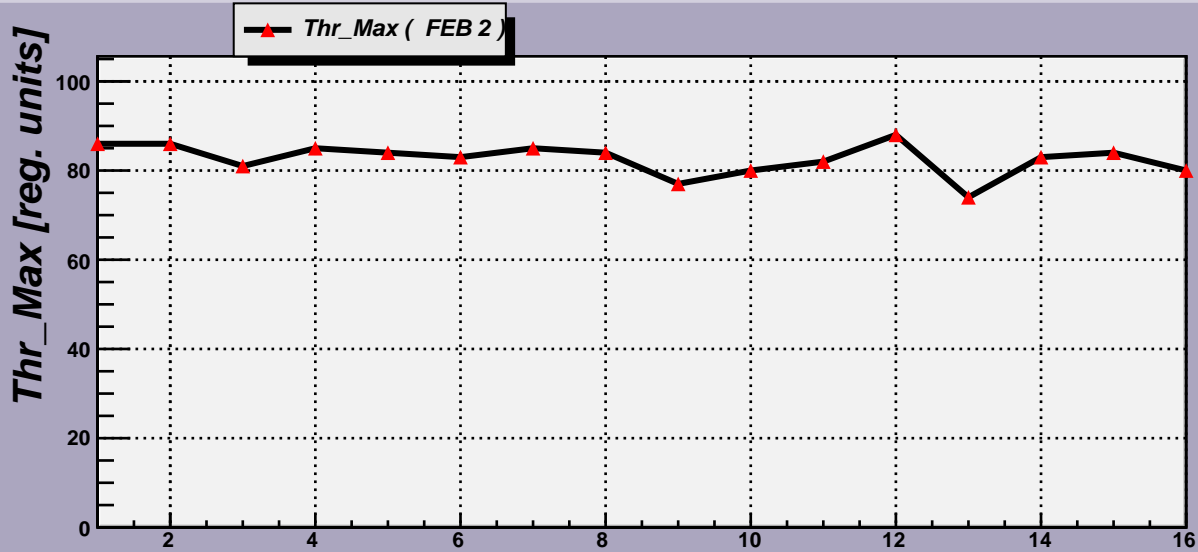

Threshold Scan Results for M3R4-27. Plots. FEB 2

2007- 6-27 23: 5: 8

2007- 6-27 23: 5: 8

Channels

2007- 6-27 23: 5: 8