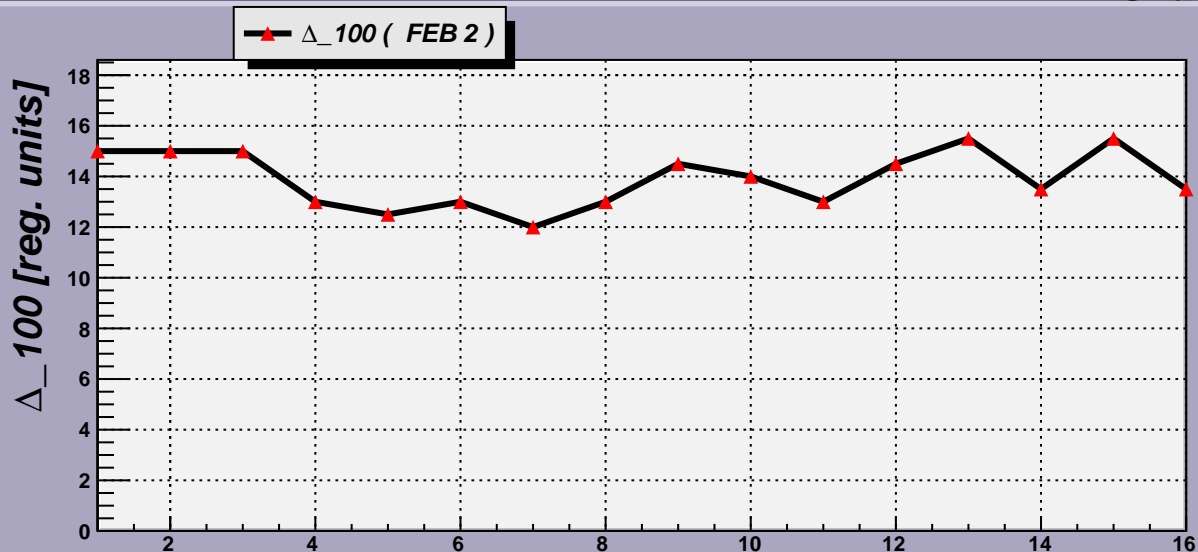

Threshold Scan Results for M3R4-27. Plots. FEB 2

2007- 6-27 23: 5: 8

2007- 6-27 23: 5: 8

Channels

2007- 6-27 23: 5: 8