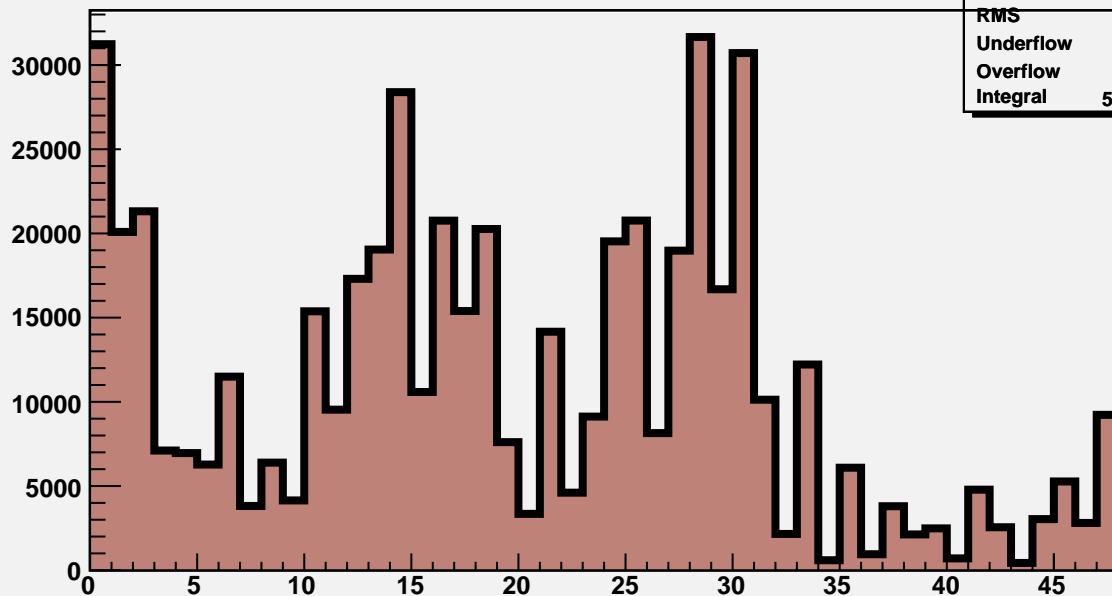

M3R4-27. HV OFF. Noise count at Thr=8.5fC and Thr=10fC.

M3R4-27. 0_0_0_0

M3R4-27.Run352.InterScan40

Mean	18.93
RMS	11.97
Underflow	0
Overflow	0
Integral	5.302e+005

M3R4-27. 0_0_0_0

M3R4-27.Run353.InterScan40

Mean	18.92
RMS	11.86
Underflow	0
Overflow	0
Integral	3.579e+004