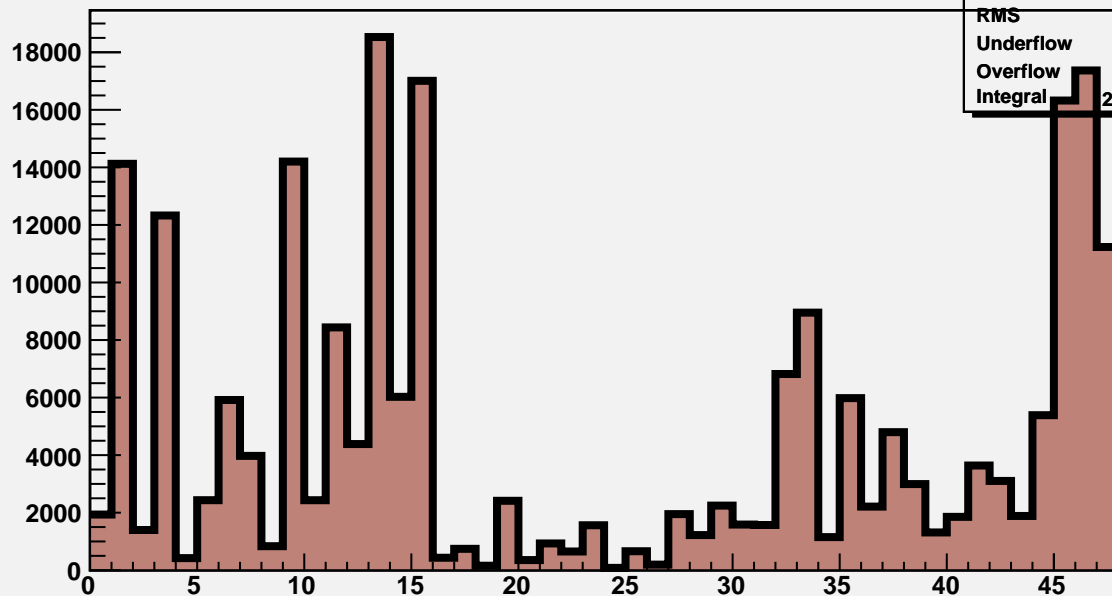

M3R4-26. HV OFF. Noise count at Thr=8.5fC and Thr=10fC.

M3R4-26. 0_0_0_0

M3R4-26.Run244.InterScan29

Mean	23.66
RMS	16.32
Underflow	0
Overflow	0
Integral	2.262e+005

M3R4-26. 0_0_0_0

M3R4-26.Run245.InterScan29

Mean	21.19
RMS	16.06
Underflow	0
Overflow	0
Integral	1.298e+004