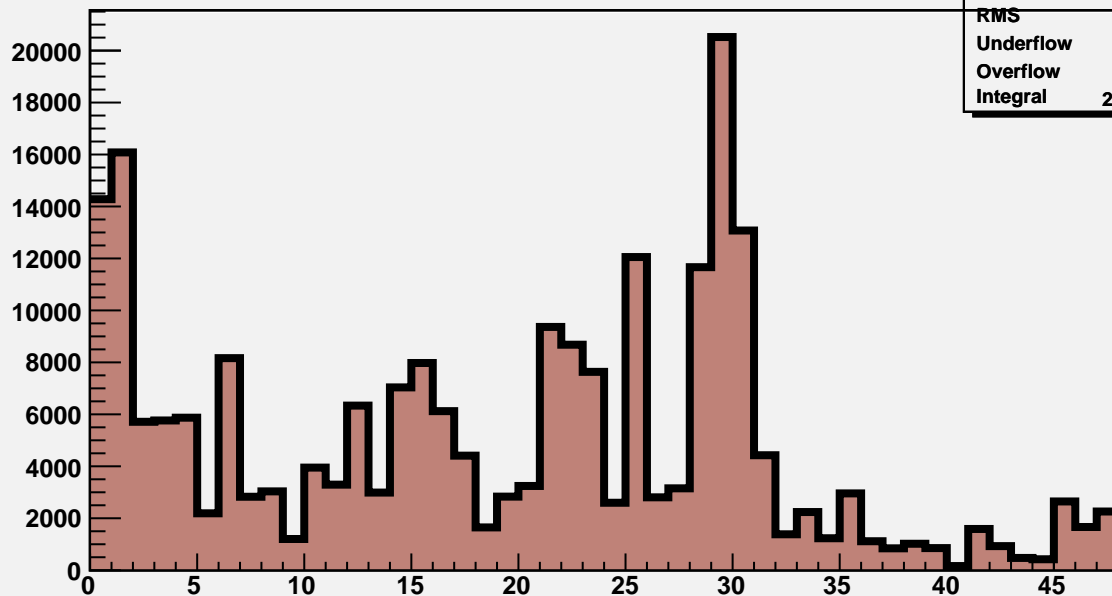

M3R4-25. HV OFF. Noise count at Thr=8.5fC and Thr=10fC.

M3R4-25. 0_0_0_0

M3R4-25.Run352.InterScan40

Mean	18.51
RMS	12.22
Underflow	0
Overflow	0
Integral	2.327e+005

M3R4-25. 0_0_0_0

M3R4-25.Run353.InterScan40

Mean	18.39
RMS	11.42
Underflow	0
Overflow	0
Integral	1.452e+004