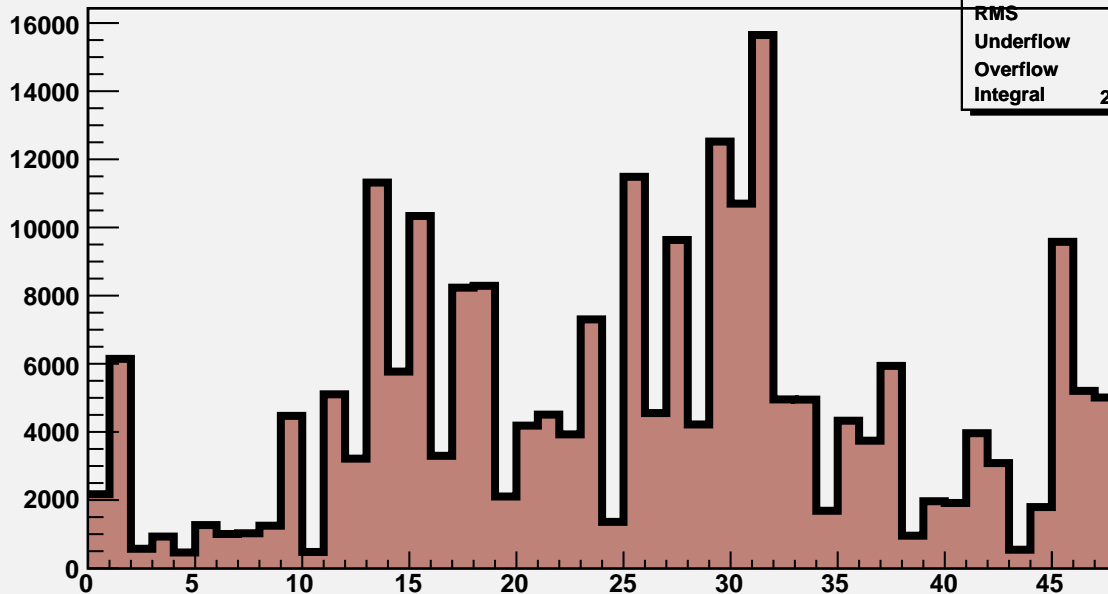

M3R4-23. HV OFF. Noise count at Thr=8.5fC and Thr=10fC.

M3R4-23. 0_0_0_0

M3R4-23.Run331.InterScan38

Mean	25.27
RMS	11.66
Underflow	0
Overflow	0
Integral	2.271e+005

M3R4-23. 0_0_0_0

M3R4-23.Run332.InterScan38

Mean	26.27
RMS	9.755
Underflow	0
Overflow	0
Integral	1.519e+004