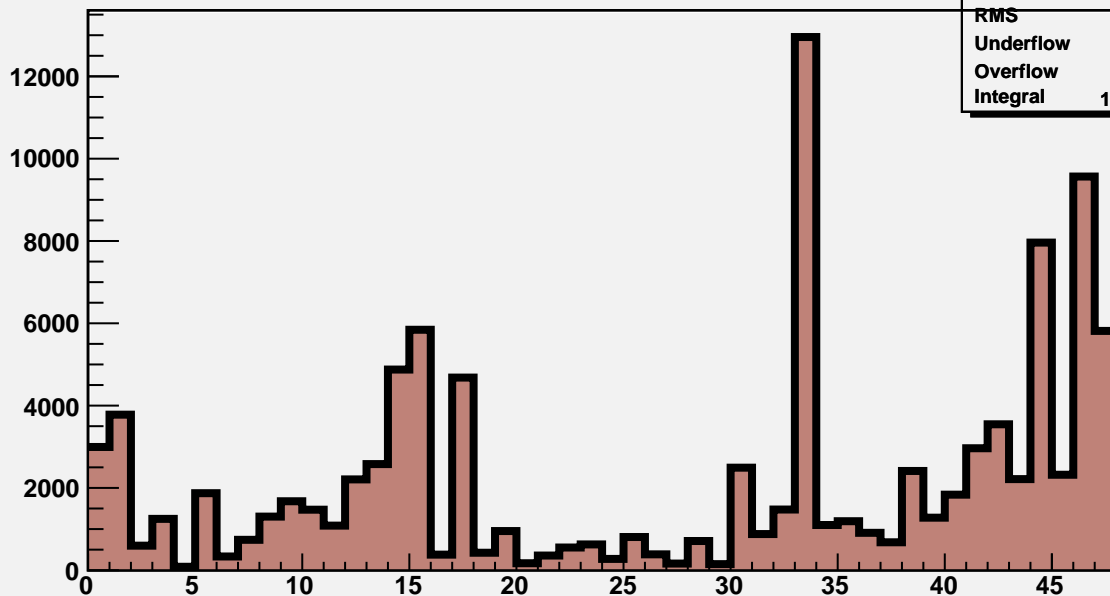

M3R4-22. HV OFF. Noise count at Thr=8.5fC and Thr=10fC.

M3R4-22. 0_0_0_0

M3R4-22.Run331.InterScan38

Mean	28.31
RMS	15.27
Underflow	0
Overflow	0
Integral	1.049e+005

M3R4-22. 0_0_0_0

M3R4-22.Run332.InterScan38

Mean	31.16
RMS	14.61
Underflow	0
Overflow	0
Integral	3534