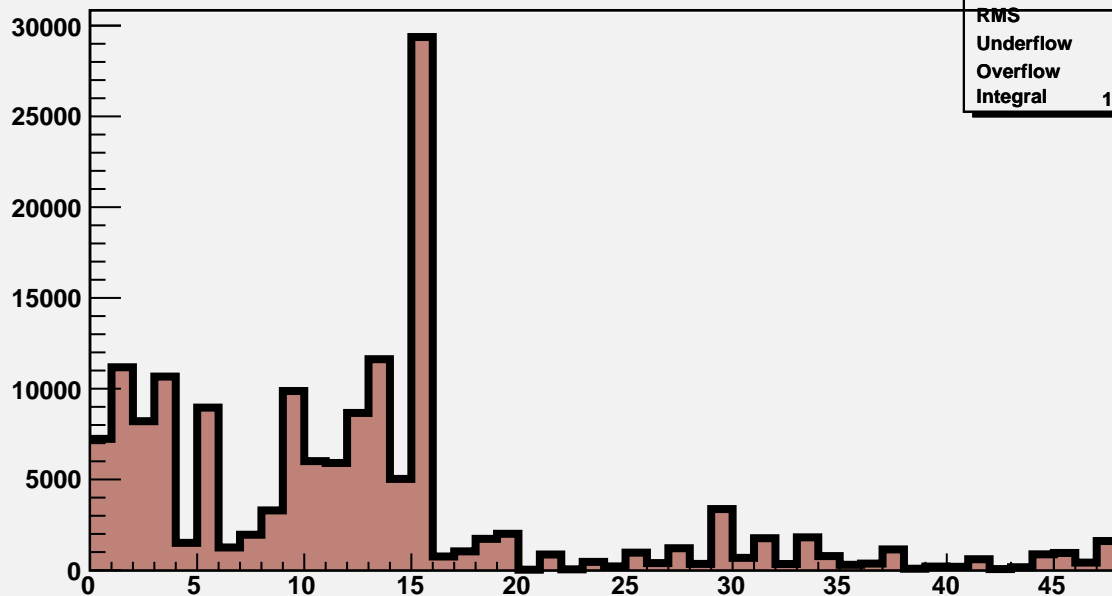

M3R4-21. HV OFF. Noise count at Thr=8.5fC and Thr=10fC.

M3R4-21.0_0_0_0

M3R4-21.Run341.InterScan39

Mean	12.23
RMS	10.06
Underflow	0
Overflow	0
Integral	1.565e+005

M3R4-21.0_0_0_0

M3R4-21.Run342.InterScan39

Mean	11.4
RMS	8.032
Underflow	0
Overflow	0
Integral	1.066e+004