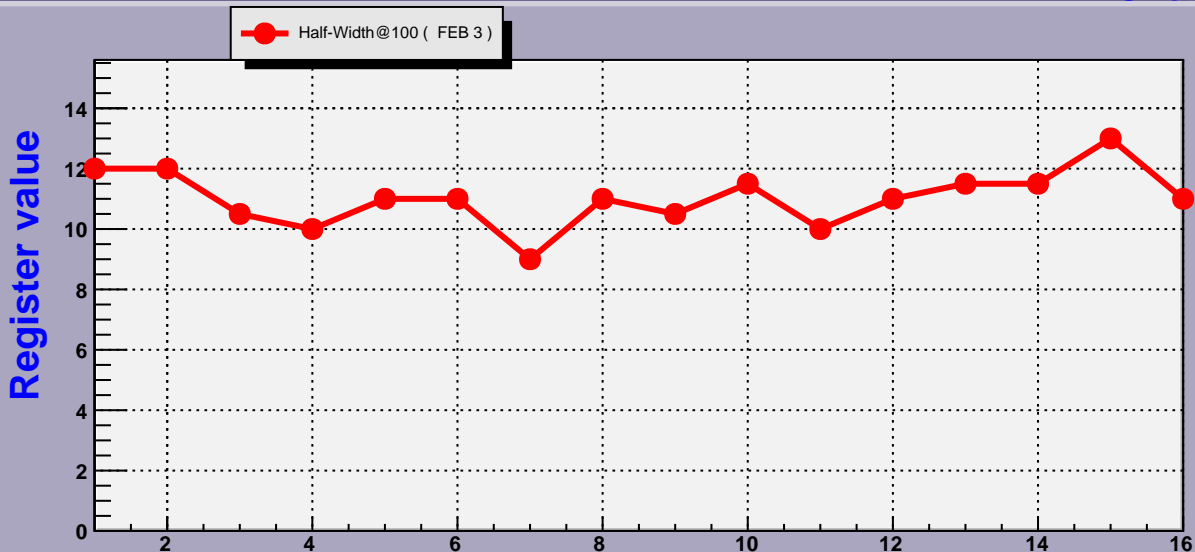

Threshold Scan Results for M3R4-200. Plots. FEB 3

2007- 1-23 2:48:58

2007- 1-23 2:48:58

Channels

2007- 1-23 2:48:58