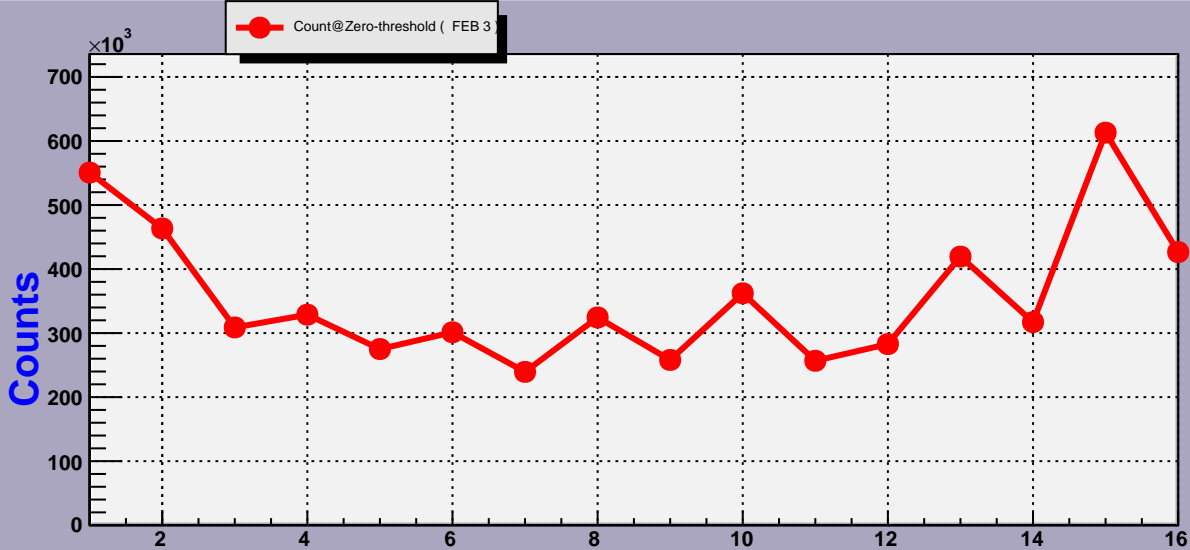

Threshold Scan Results for M3R4-200. Plots. FEB 3

2007- 1-23 2:48:58

2007- 1-23 2:48:58

Channels

2007- 1-23 2:48:58