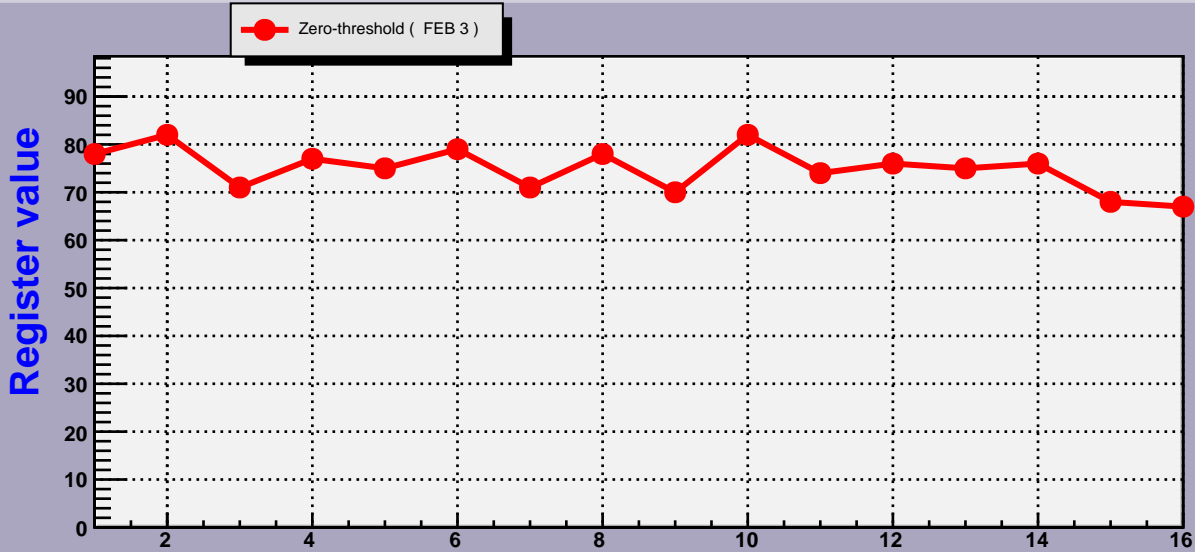

Threshold Scan Results for M3R4-200. Plots. FEB 3

2007- 1-23 2:48:58

2007- 1-23 2:48:58

Channels

2007- 1-23 2:48:58