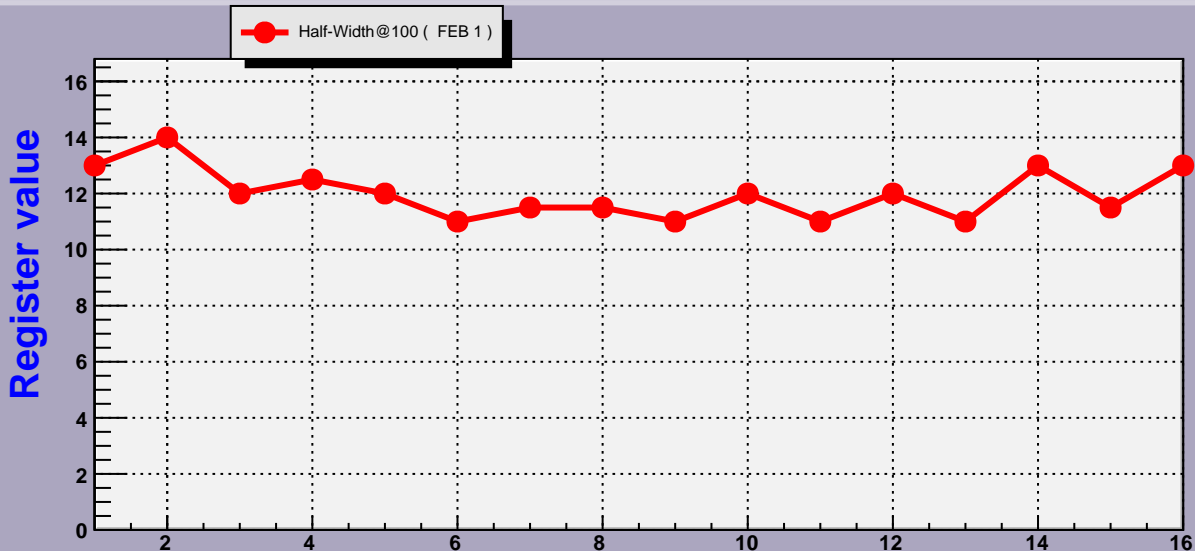

# Threshold Scan Results for M3R4-200. Plots. FEB 1

2007- 1-23 2:48:58

2007- 1-23 2:48:58

Channels

2007- 1-23 2:48:58