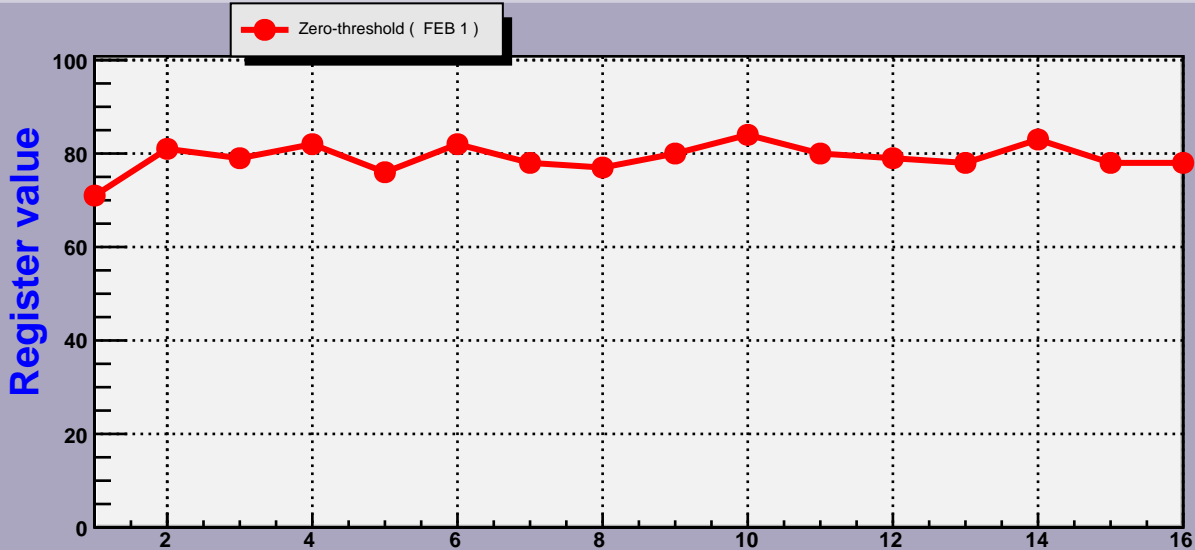

# Threshold Scan Results for M3R4-200. Plots. FEB 1

2007- 1-23 2:48:58

2007- 1-23 2:48:58

Channels

2007- 1-23 2:48:58