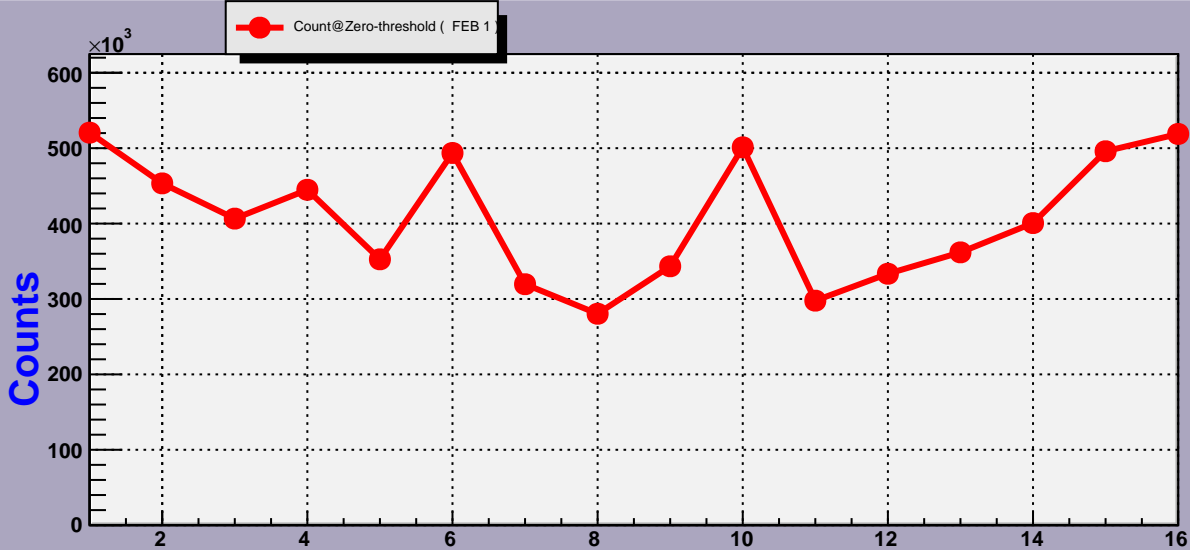

# Threshold Scan Results for M3R4-200. Plots. FEB 1

2007- 1-23 2:48:58

2007- 1-23 2:48:58

Channels

2007- 1-23 2:48:58