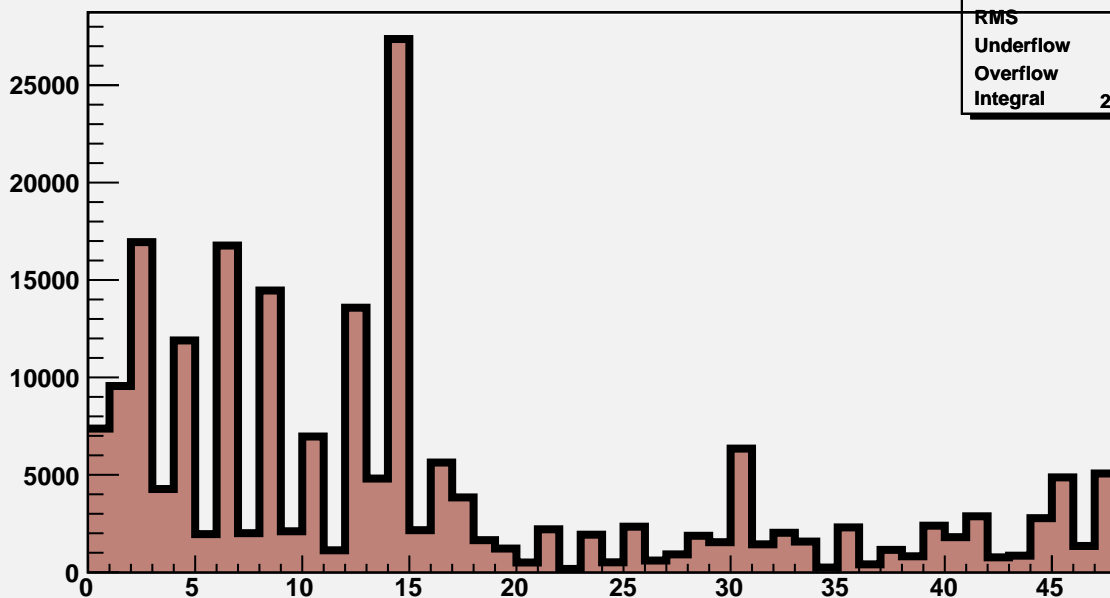

M3R4-20. HV OFF. Noise count at Thr=8.5fC and Thr=10fC.

M3R4-20. 0_0_0_0

M3R4-20.Run341.InterScan39

Mean	15.09
RMS	13.29
Underflow	0
Overflow	0
Integral	2.073e+005

M3R4-20. 0_0_0_0

M3R4-20.Run342.InterScan39

Mean	13.13
RMS	13.04
Underflow	0
Overflow	0
Integral	1.715e+004