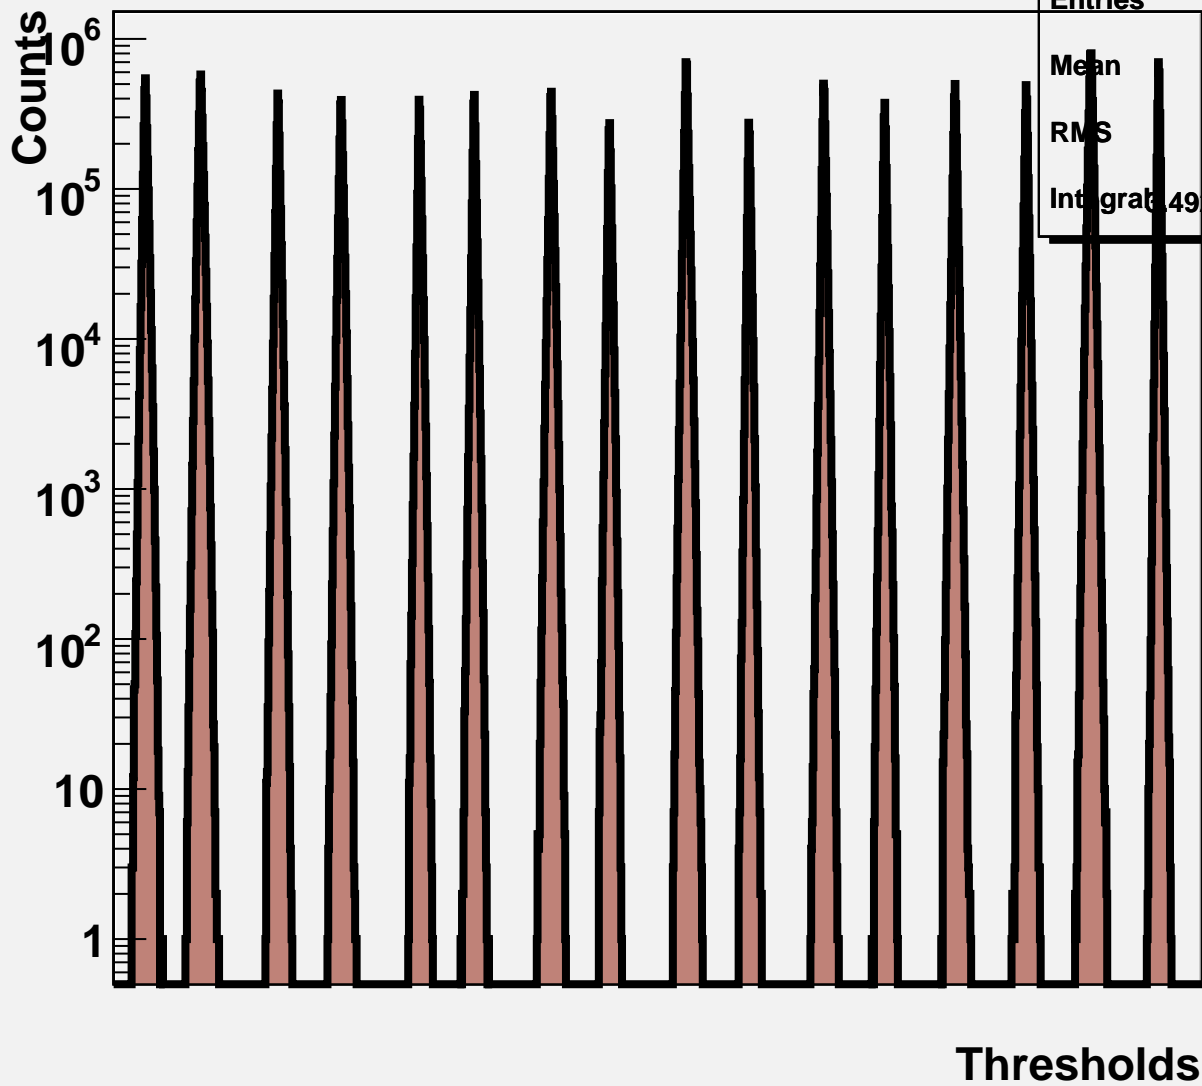

# Threshold Scan Results for M3R4-197. Panoramic. FEB 3

## Noise counts vx Thresholds

ELMB14\_I2C2\_DLG02

Entries 1456

Mean 745.5

RMS 453.4

Integrat 492e+007