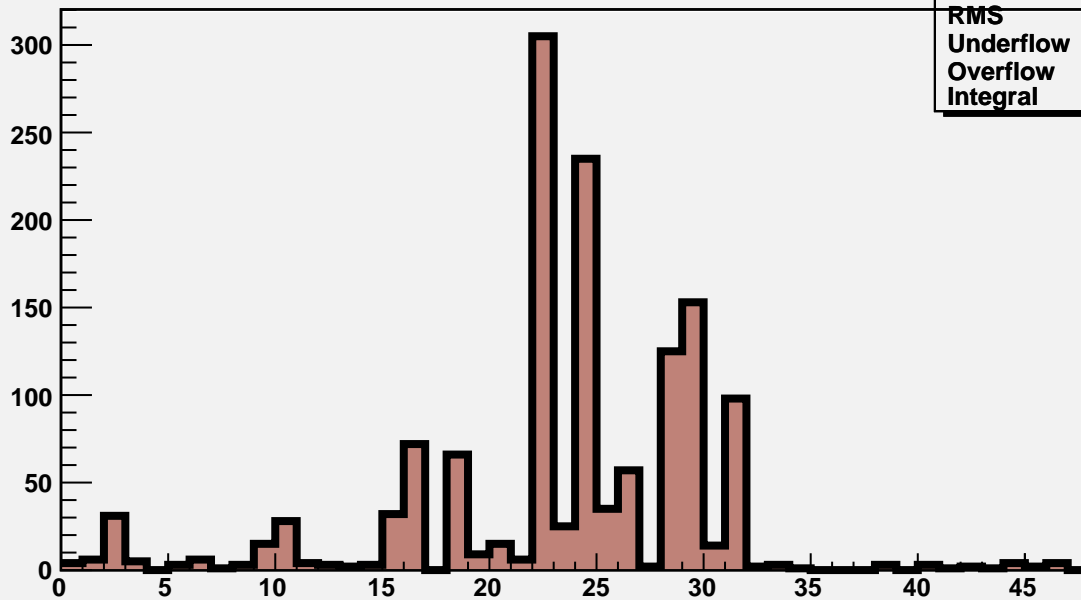

M3R4-197. HV OFF. Noise count at Thr=12fC and Thr=12fC.

M3R4-197. 0_0_0_0

M3R4-197.Run32.InterScan5

Mean	22.98
RMS	6.901
Underflow	0
Overflow	0
Integral	1389

M3R4-197. 0_0_0_0

M3R4-197.Run32.InterScan5

Mean	22.98
RMS	6.901
Underflow	0
Overflow	0
Integral	1389