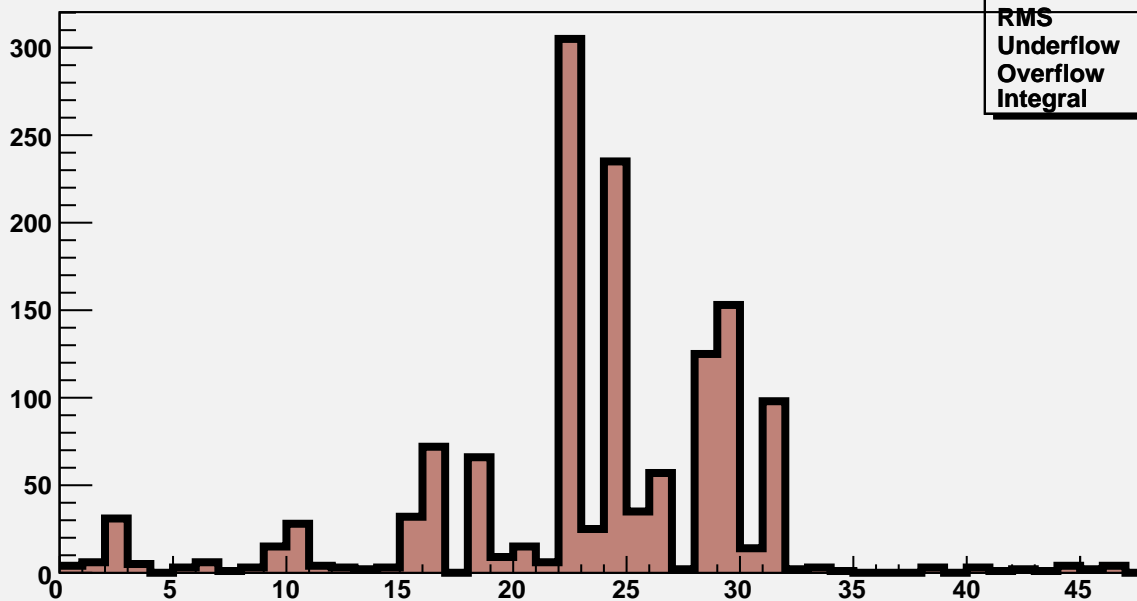

M3R4-197. HV OFF. Noise count at Thr=12fC and Thr=12fC.

M3R4-197. 0_0_0_0

M3R4-197.Run32.InterScan5

Mean	22.98
RMS	6.901
Underflow	0
Overflow	0
Integral	1389

M3R4-197. 0_0_0_0

M3R4-197.Run32.InterScan5

Mean	22.98
RMS	6.901
Underflow	0
Overflow	0
Integral	1389