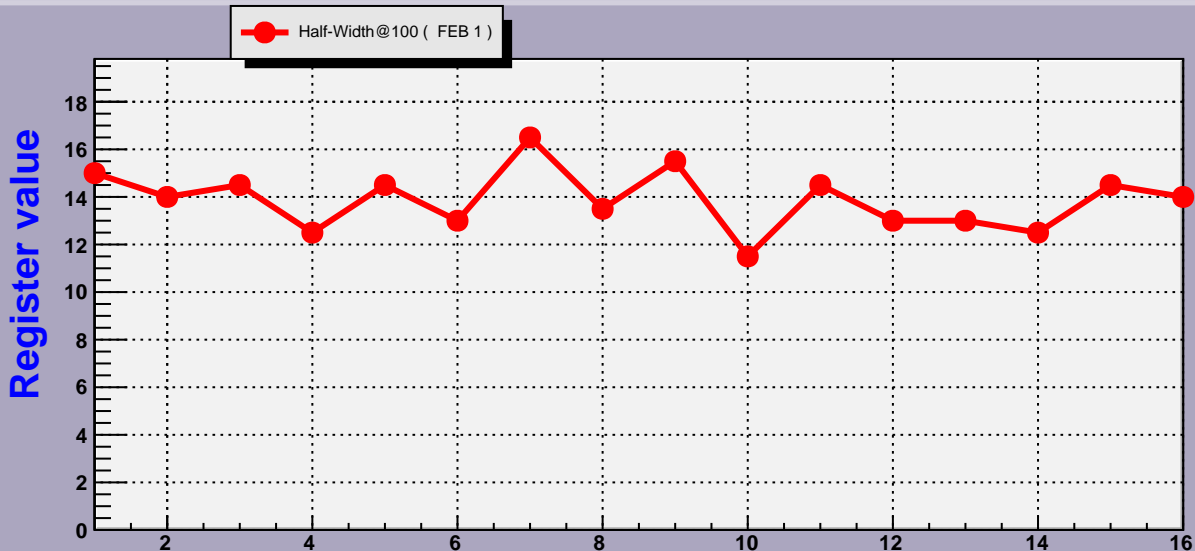

# Threshold Scan Results for M3R4-196. Plots. FEB 1

2007- 1-19 3:34:26

2007- 1-19 3:34:26

Channels

2007- 1-19 3:34:26