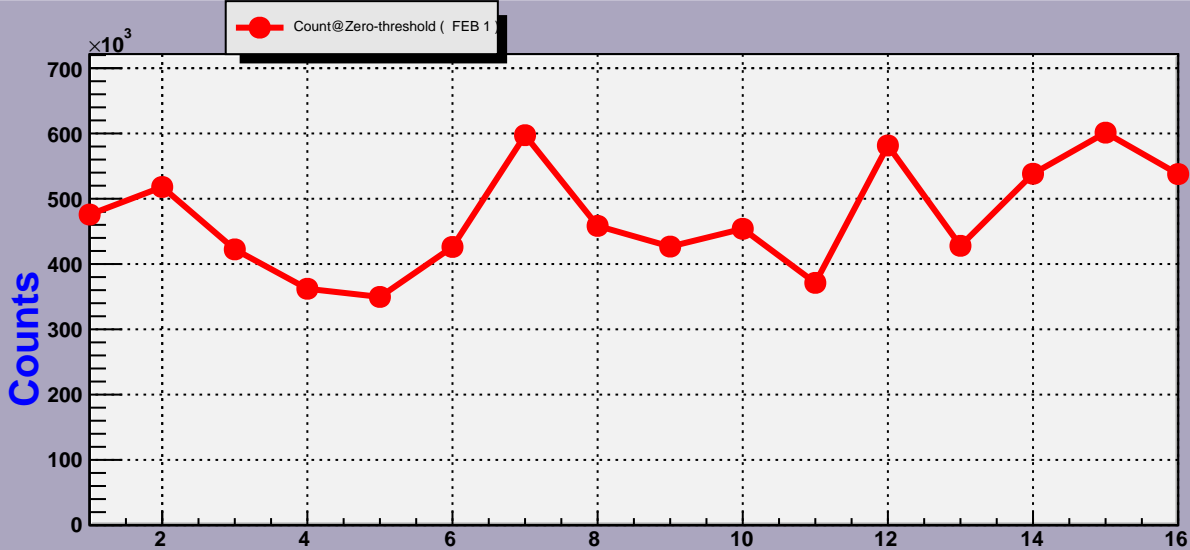

# Threshold Scan Results for M3R4-196. Plots. FEB 1

2007- 1-19 3:34:26

2007- 1-19 3:34:26

Channels

2007- 1-19 3:34:26