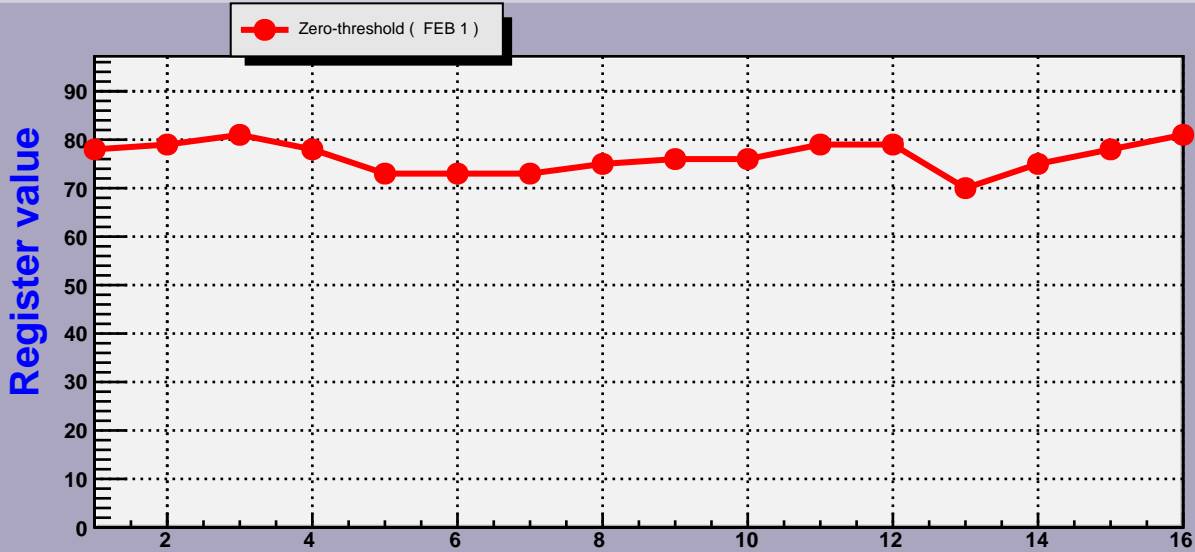

# Threshold Scan Results for M3R4-196. Plots. FEB 1

2007- 1-19 3:34:26

2007- 1-19 3:34:26

Channels

2007- 1-19 3:34:26